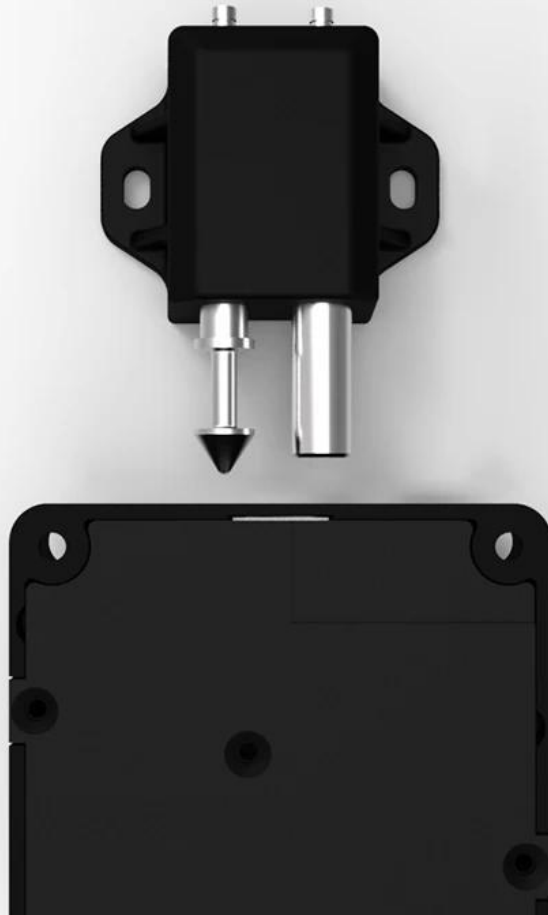

NO HOLES

Intelligent hidden cabinet lock

Refuse the key to live easy

NECESSARY FOR
HOME AND OFFICE

**THICKENED STEEL LOCK
TONGUE WITH METAL LOCK CORE**

SWIPE TO OPEN

**NO OPENING, INVISIBLE
CONCEALED INSTALLATION**

- Thickened lock core
- Swipe to open
- Anti-lock

FACTORY

HOME AND OFFICE ESSENTIAL

DIRECT SALES

SENSING DISTANCE UP TO 5CM

THICKENED SOLID STAINLESS STEEL BOLT

MATCH ITERATIVE CPU

Adopt new iteration professional CPU
Applied to card sensing algorithm

Effective sensing distance up to 5cm