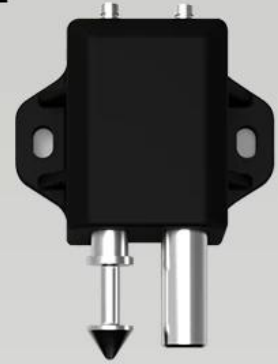

NO HOLES

Intelligent hidden cabinet lock

Refuse the key to live easy

NECESSARY FOR
HOME AND OFFICE

**THICKENED STEEL LOCK
TONGUE WITH METAL LOCK CORE**

SWIPE TO OPEN

**NO OPENING, INVISIBLE
CONCEALED INSTALLATION**

- Thickened lock core
- Swipe to open
- Anti-lock

FACTORY

HOME AND OFFICE ESSENTIAL

DIRECT SALES

SENSING DISTANCE UP TO 5CM

THICKENED SOLID STAINLESS STEEL BOLT

MATCH ITERATIVE CPU

Adopt new iteration professional CPU
Applied to card sensing algorithm

Effective sensing distance up to 5cm