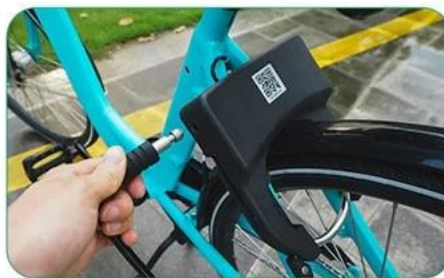

# Features of Smart Bike Locks

A smart device for bikes/E-bikes

Horseshoe lock+  
cable lock  
2 in 1

Multiple location  
accurate and  
stable

Alloy material

IPX7  
waterproof

4G communication  
real-time  
transmission

# Smart bike lock+cable 2 in 1 design

BIKE LOCK  
EBIKE LOCK

Horseshoe lock is the main, steel cable lock as an auxiliary,  
suitable for bicycle, ebike and other models locking and fixing

Use cable lock to lock the bike