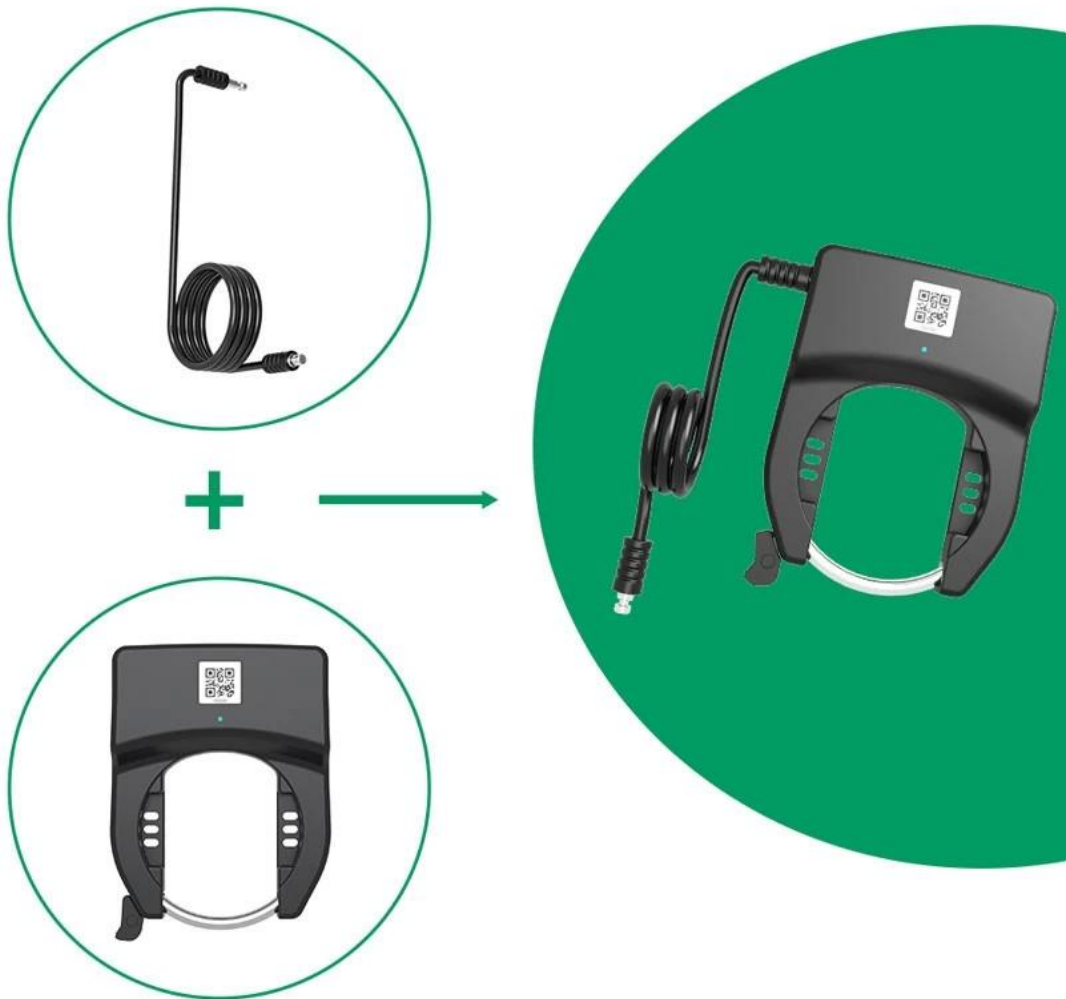

# Features of Smart Bike Locks

A smart device for bikes/E-bikes

Horseshoe lock+  
cable lock  
2 in 1

Multiple location  
accurate and  
stable

Alloy material

IPX7  
waterproof

4G communication  
real-time  
transmission

# Smart bike lock+cable 2 in 1 design

BIKE LOCK  
EBIKE LOCK

Horseshoe lock is the main, steel cable lock as an auxiliary,  
suitable for bicycle, ebike and other models locking and fixing

Use cable lock to lock the bike