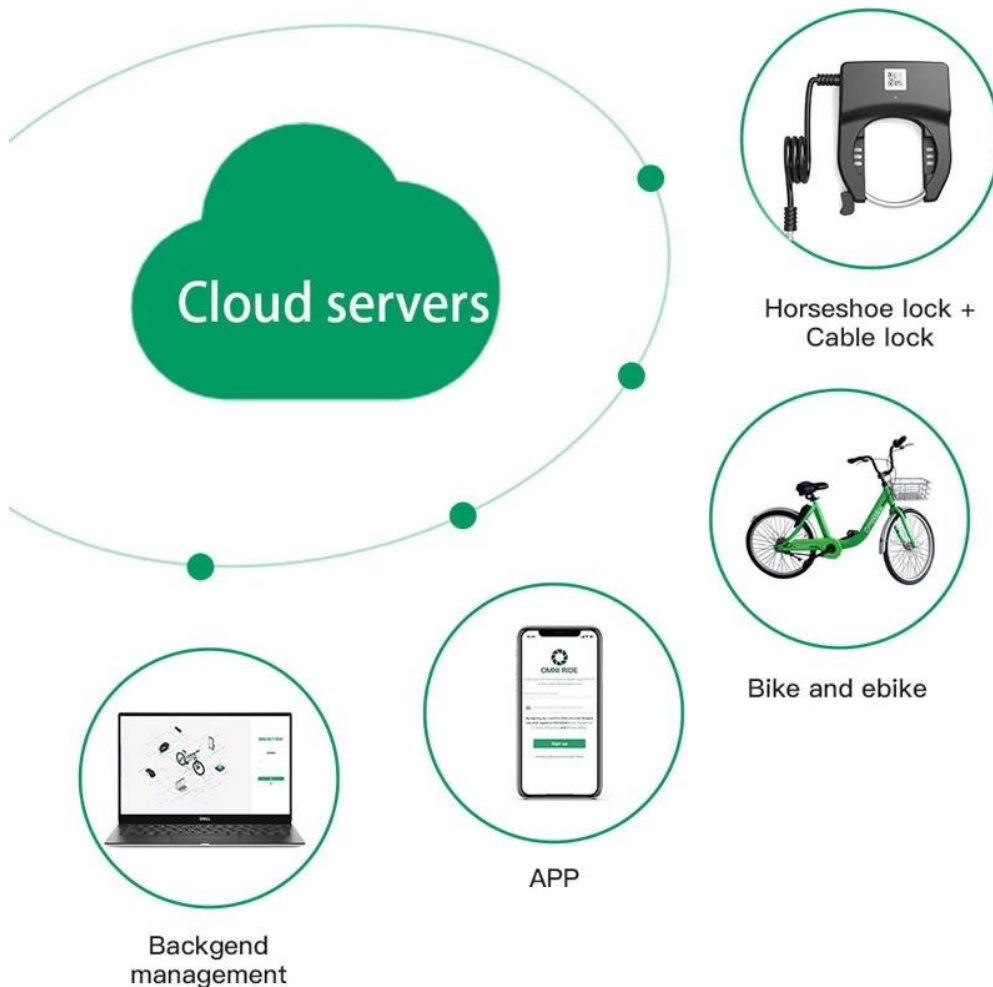

Ride share service and smart park

One-stop solution