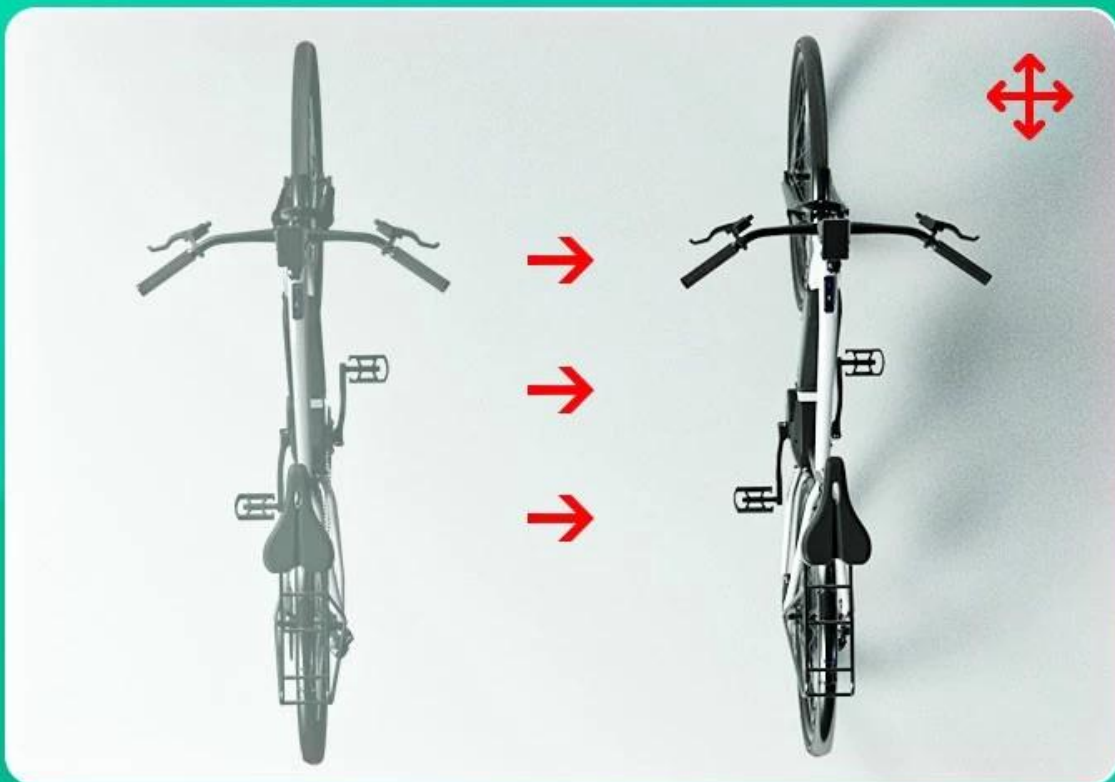

Multi Mode GNSS, High Precision GPS Positioning

GPS Beidou Glonass

Real-time checking and
detection the vehicles

Support GEO fence settings

Removable SIM Card Design

SIM card installation setup
Insert Nano SIM card

Buzzer Alarm

High Tone Alarm

Vehicle is in the locked state, vehicle detects vibration or movement will alarm.

Sealed Waterproof Technology

IPX7

Sealed anti-splash waterproof design,
still riding freely in rainy days.