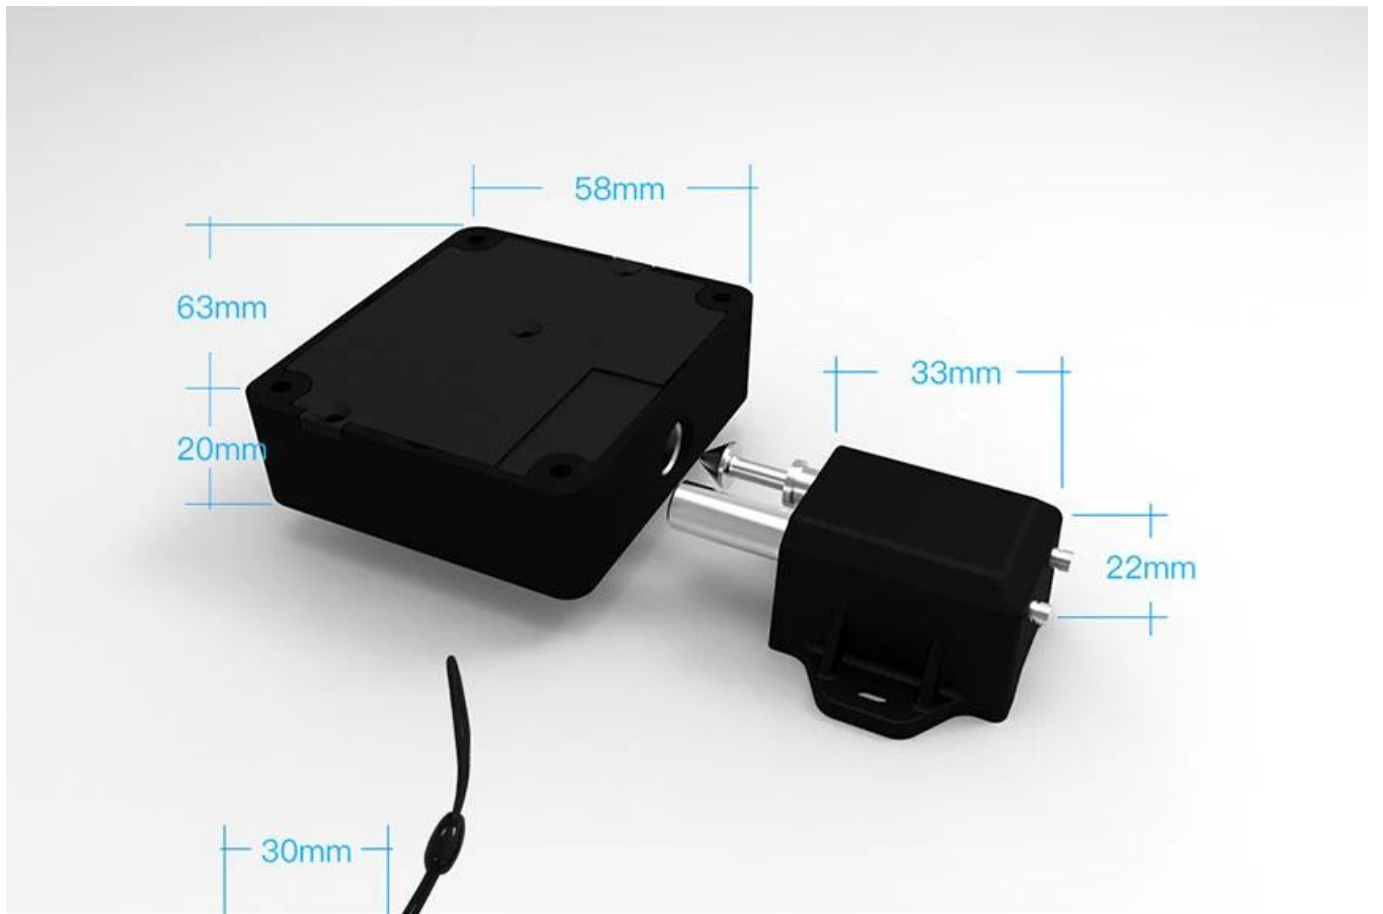

Omni

RFID 25mm 25,000 9 10

-

1. 25
2. 25,000
- 3.
- 4.
- 5.

Intelligent Induction Furniture Lock

RFID card

Features

Simple installation

The electronic lock is fixed by self-tapping screws. The installation is simple, convenient and firm. Even adults can hardly open it violently.

1

2

Opening multiple locks with one card

According to different needs can be set to open a single card or double card to open the door.