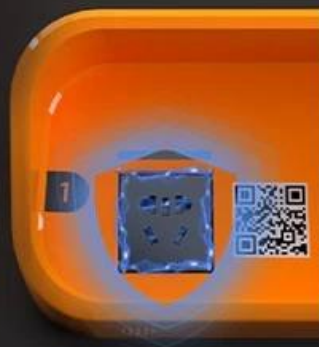

Anti-creeping

Instant power cut-off for leakage protection