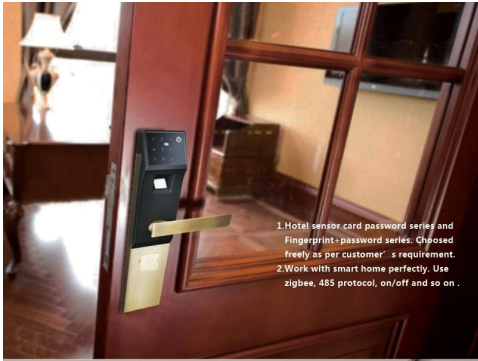

UNLOCK WAYS

Standard Unlock ways:Fingerprint+ Password+ ID Card /Card+ Mobile Card + Keys

5A DIAMOND LEVEL TOUCHING PANEL

ALL HARDWARE CONFIGURATION IS THE BEST

Original Chip
+Swisse FPC
+Blue Ray