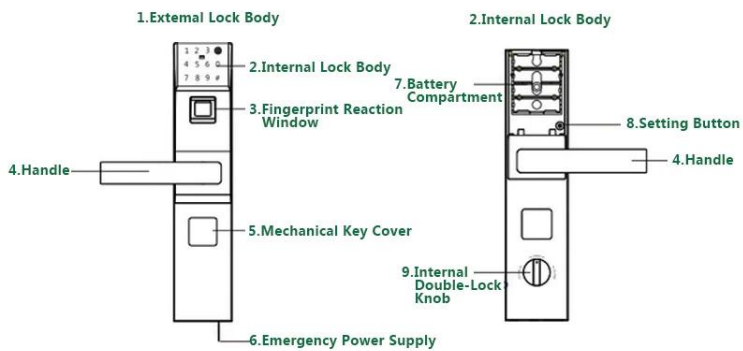

 **FINGERPRINT PASSWORD
DIGITAL DOOR LOCK**

1. Hotel sensor card password series and Fingerprint-password series. Choused freely as per customer' s requirement.
 2. Work with smart home perfectly. Use zigbee, 485 protocol, on/off and so on.

3. Can open from different direction, left, right, inside, outside.
 4. Can exchanged with traditional lock body directly.

UNLOCK WAYS

Standard Unlock ways:Fingerprint+ Password+ ID Card /Card+ Mobile Card + Keys

Extra unlock ways:APP+ Remote Control+ Network

5A DIAMOND LEVEL TOUCHING PANEL

Scratch Resistance
 Soiling Resistance
 Compression Resistance

ALL HARDWARE CONFIGURATION IS THE BEST

Original Chip
 +Swisse FPC
 +Blue Ray