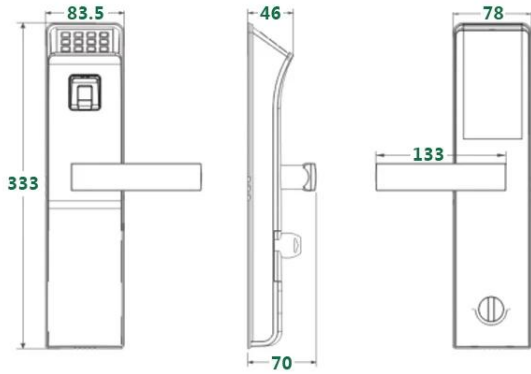

 **FINGERPRINT PASSWORD
DIGITAL DOOR LOCK**

1. Hotel sensor card password series and Fingerprint-password series. Choused freely as per customer' s requirement.
 2. Work with smart home perfectly. Use zigbee, 485 protocol, on/off and so on.

3. Can open from different direction, left, right, inside, outside.
 4. Can exchanged with traditional lock body directly.

UNLOCK WAYS

Standard Unlock ways:Fingerprint+ Password+ ID Card /Card+ Mobile Card + Keys