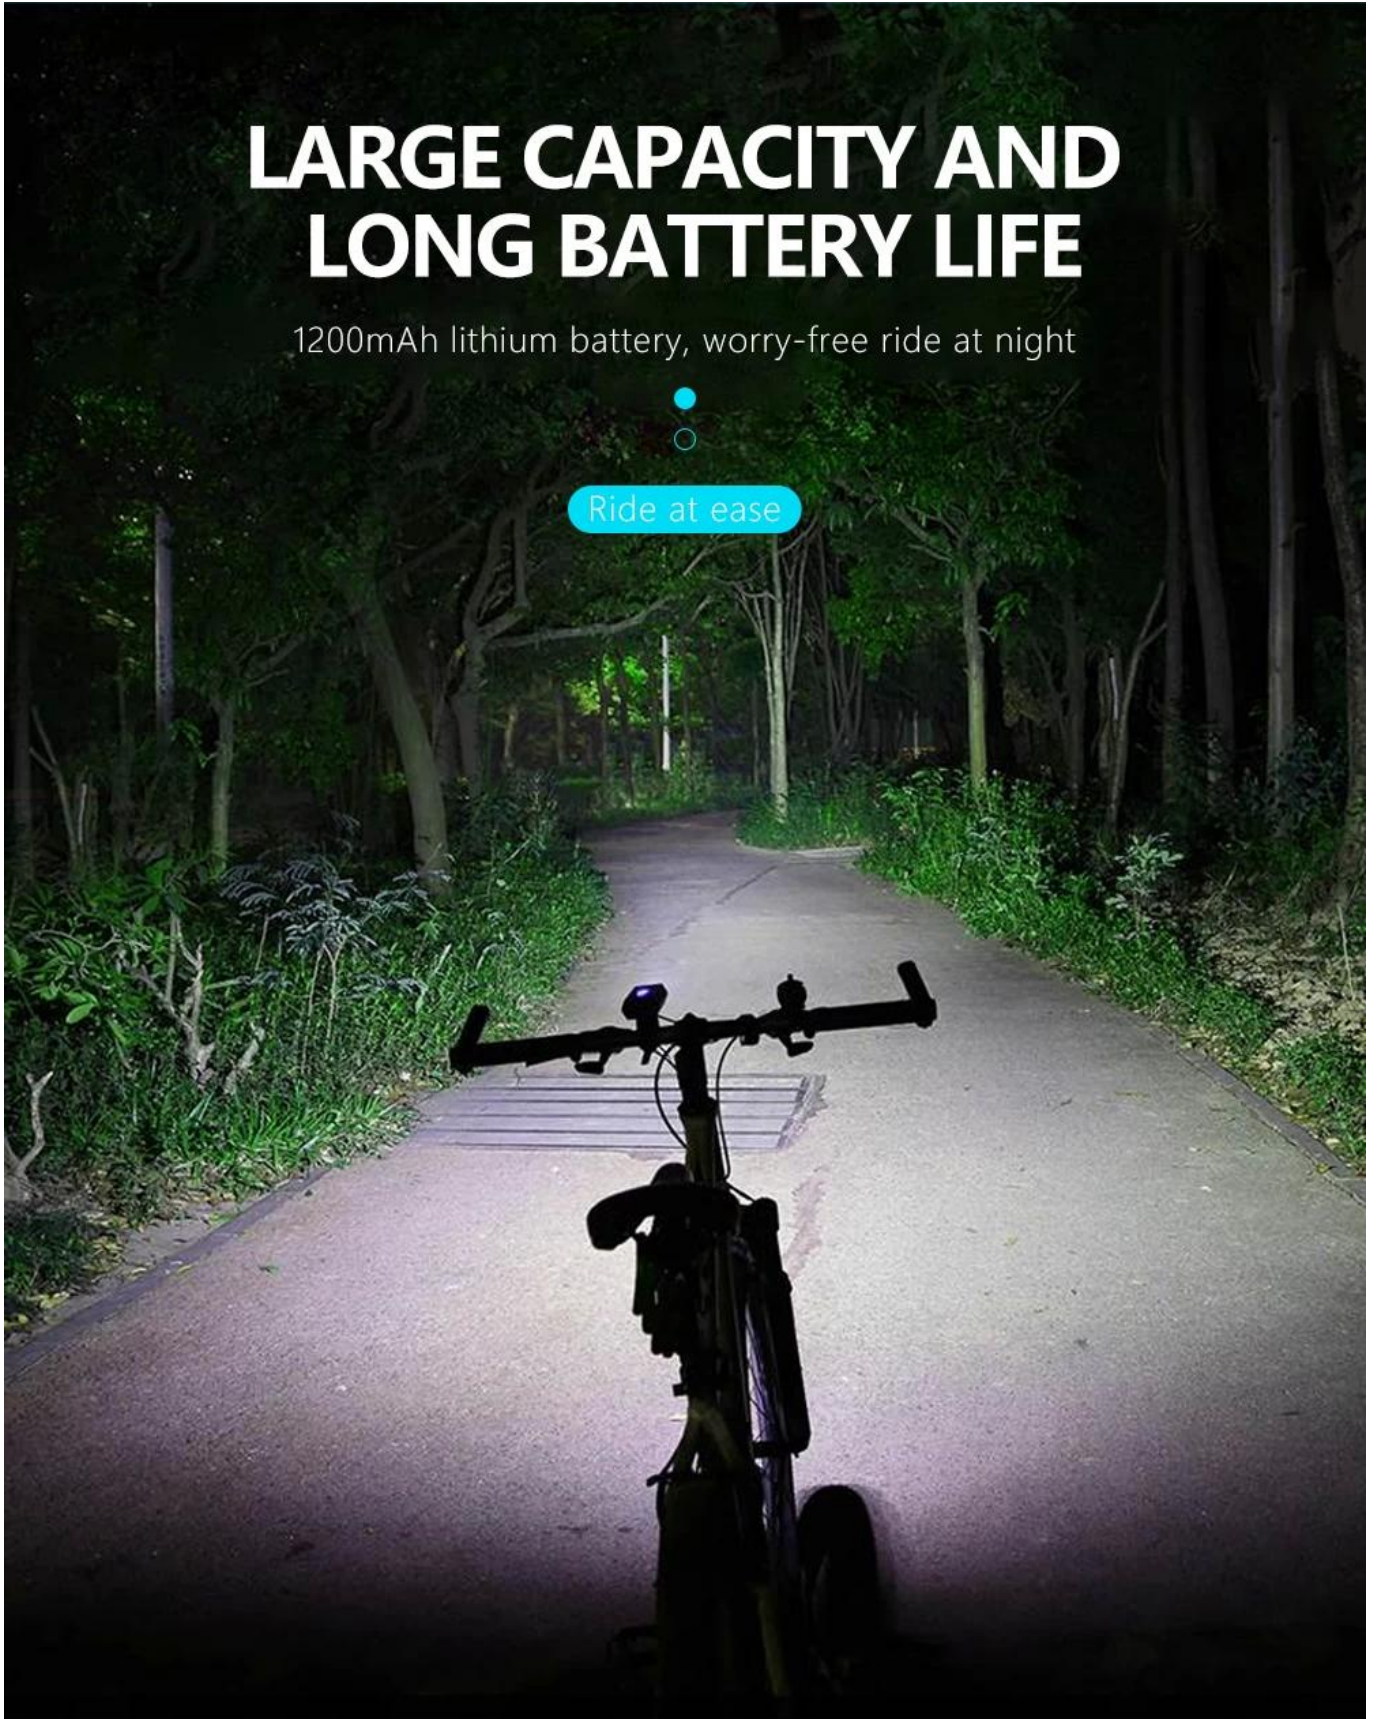

# LARGE CAPACITY AND LONG BATTERY LIFE

1200mAh lithium battery, worry-free ride at night

Ride at ease