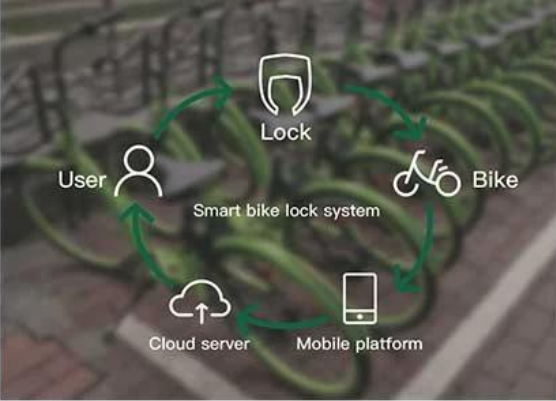

The company cases

Intelligent riding system solution

Sharing bike