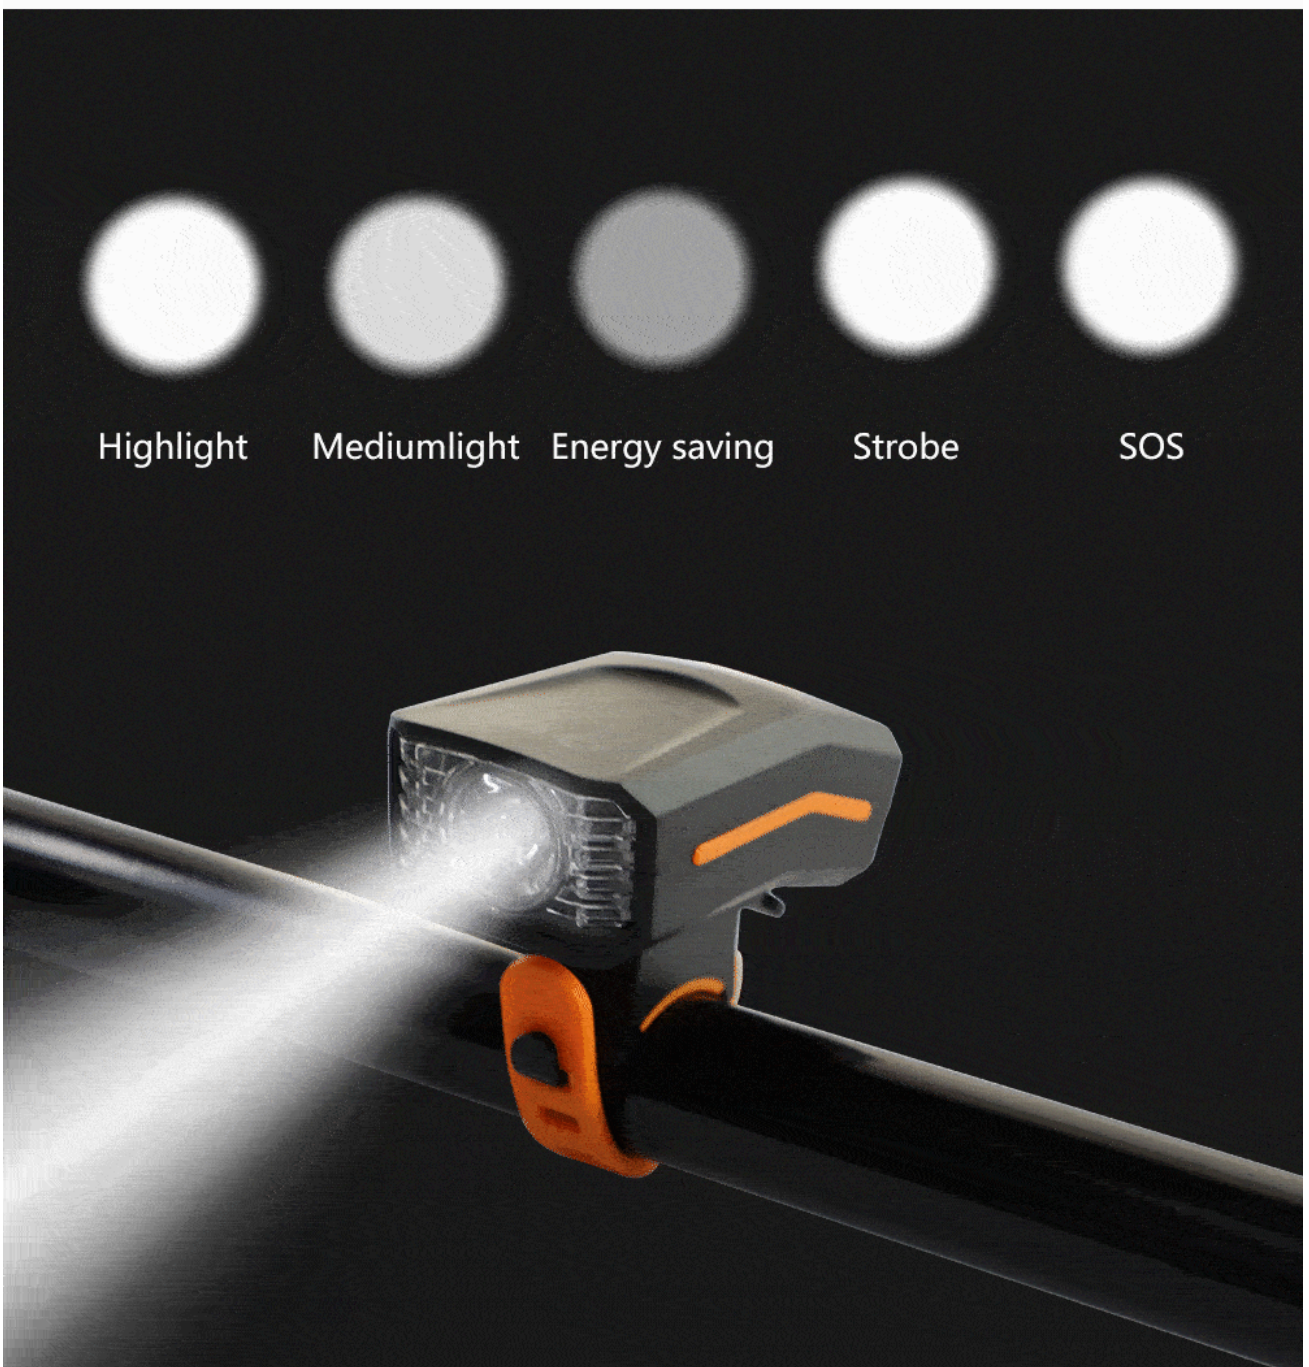

# FIVE MODES BOTH MEMORY FUNCTION

Short press the power button to switch modes, cycle switching

Highlight

Mediumlight

Energy saving

Strobe

SOS

O106QD

# HIGHLIGHT 300 LUMENS

L2 BALL, HIGH BRIGHTNESS, LONG RANGE

**300** LM  
high lightness

**120°**  
Big floodlight

**200** M  
Long range

# 120° LARGE FLOOD LIGHT WIDE FIELD OF VISION

120° angle flood light, uniform and soft  
field of vision, no blind spots