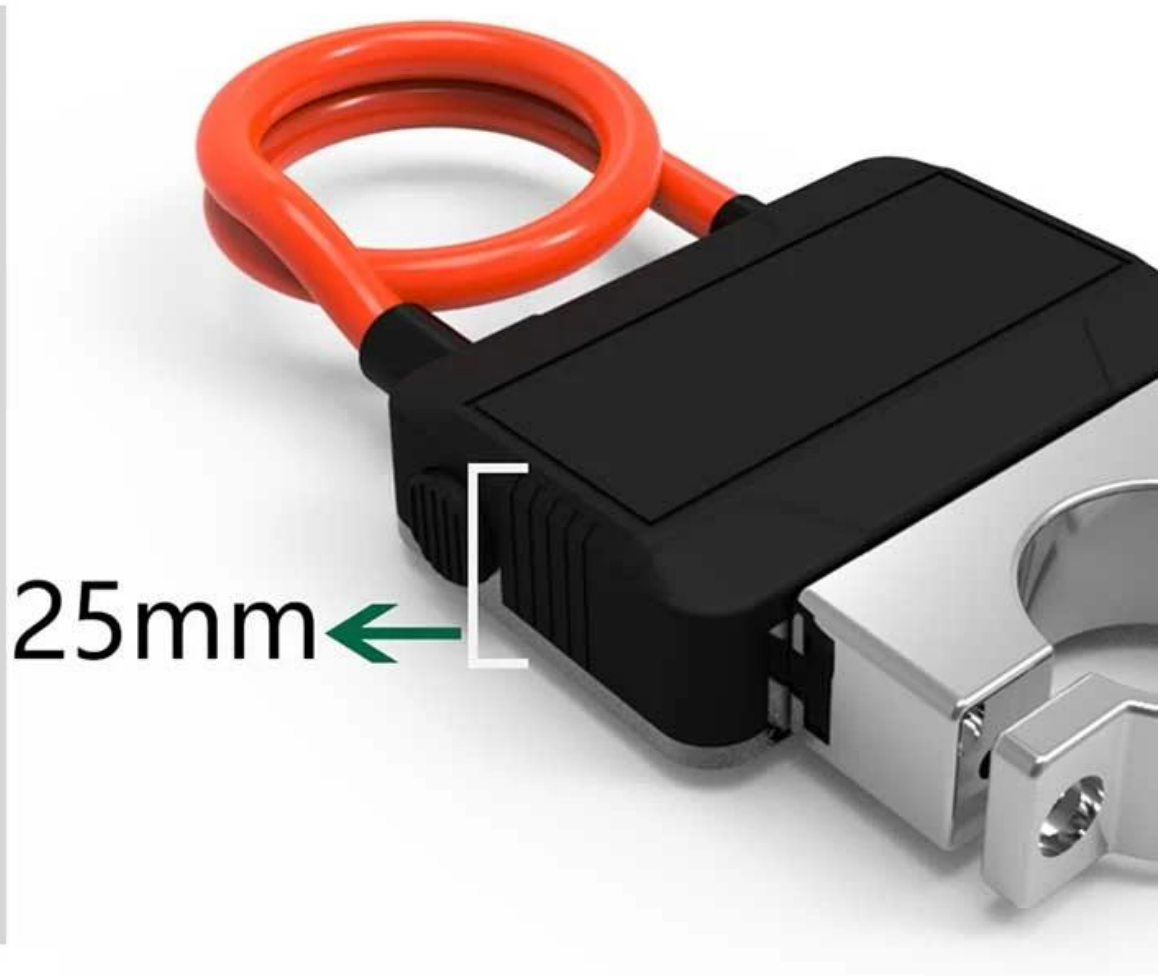

# SOLAR ENERGY

ENVIRONMENTAL PROTECTION

PRODUCT DISPLAY

---

IP66

25mm

TRANSACTION PROCESS