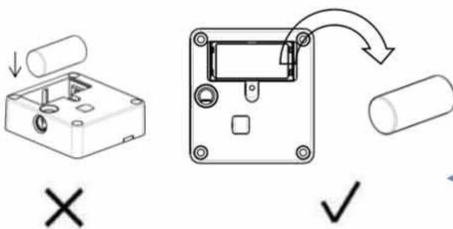

STABLE PERFORMANCE

WORKING ANGLE

Choose an appropriate installation angle as the actual situation of your cabinet.

90° installation

180° installation

Installation

1 The lock will be activated by SONY or Panasonic battery CR123A, 3V,1400mAh. Also, make sure the electrode is correct. When the battery is installed, the lock beeps.

2 Before install, please test the master with lock and unlock function normally.

3 The lock can only be installed the materials like wood, plastic and non-magnetic materials that a maximum thickness of 25mm.

4 When you pulled up two pairs of screw, you need to check the position correct and must make the necessary adjustment before fixing up the screws.

5 The operation during the process of storehouse and shipment.