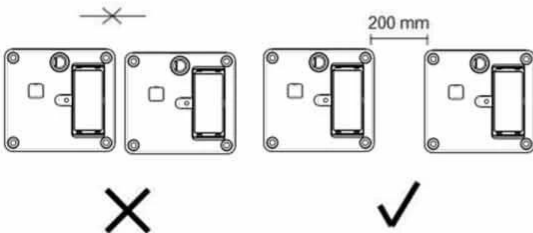

STABLE PERFORMANCE

WORKING ANGLE

Choose an appropriate installation angle as the actual situation of your cabinet.

90° installation

180° installation

Installation

1 The lock will be activated by SONY or Panasonic battery CR123A, 3V,1400mAh. Also, make sure the electrode is correct. When the battery is installed, the lock beeps.

2 Before install, please test the master with lock and unlock function normally.

3 The lock can only be installed the materials like wood, plastic and non-magnetic materials that a maximum thickness of 25mm.

4 When you pulled up two pairs of screw, you need to check the position correct and must make the necessary adjustment before fixing up the screws.

5 The operation during the process of storehouse and shipment.