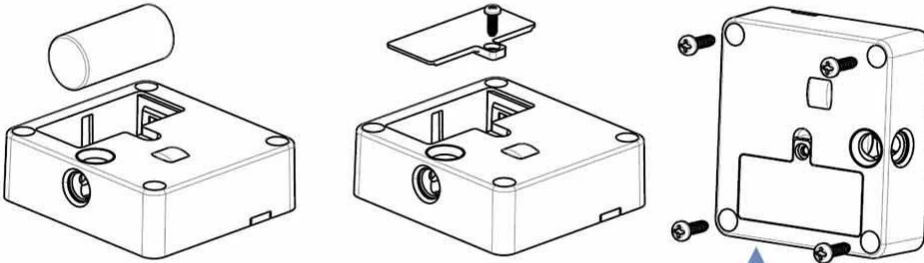

STABLE PERFORMANCE

WORKING ANGLE

Choose an appropriate installation angle as the actual situation of your cabinet.

90° installation

180° installation

Installation

1 The lock will be activated by SONY or Panasonic battery CR123A, 3V,1400mAh. Also, make sure the electrode is correct. When the battery is installed, the lock beeps.

2 Before install, please test the master with lock and unlock function normally.

3 The lock can only be installed the materials like wood, plastic and non-magnetic materials that a maximum thickness of 25mm.

4 When you pulled up two pairs of screw, you need to check the position correct and must make the necessary adjustment before fixing up the screws.

5 The operation during the process of storehouse and shipment.