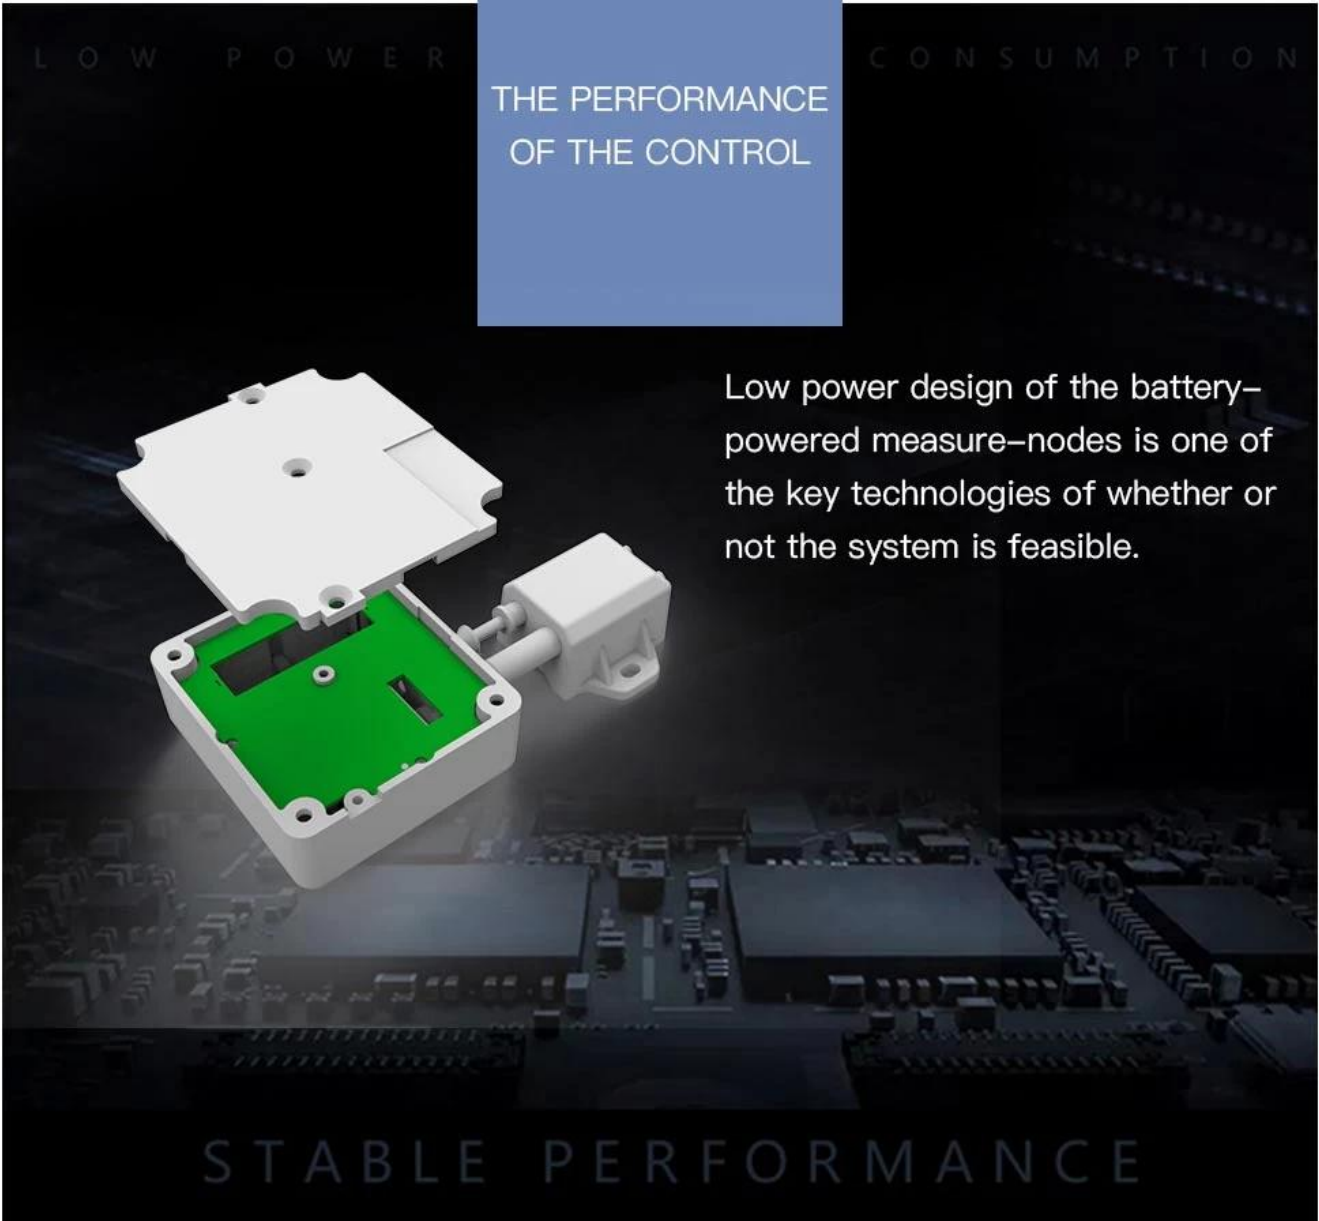

Low battery reminding because it wouldn't be opened without power.

L O W P O W E R

C O N S U M P T I O N

THE PERFORMANCE
OF THE CONTROL

Low power design of the battery-powered measure-nodes is one of the key technologies of whether or not the system is feasible.

STABLE PERFORMANCE

WORKING ANGLE

Choose an appropriate installation angle as the actual situation of your cabinet.

90° installation

180° installation

Installation

1 The lock will be activated by SONY or Panasonic battery CR123A, 3V,1400mAh. Also, make sure the electrode is correct. When the battery is installed, the lock beeps.