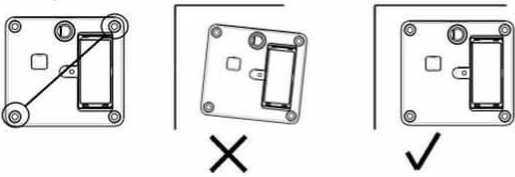

STABLE PERFORMANCE

WORKING ANGLE

Choose an appropriate installation angle as the actual situation of your cabinet.

90° installation

180° installation

Installation

1 The lock will be activated by SONY or Panasonic battery CR123A, 3V,1400mAh. Also, make sure the electrode is correct. When the battery is installed, the lock beeps.

2 Before install, please test the master with lock and unlock function normally.

3 The lock can only be installed the materials like wood, plastic and non-magnetic materials that a maximum thickness of 25mm.

4 When you pulled up two pairs of screw, you need to check the position correct and must make the necessary adjustment before fixing up the screws.

5 The operation during the process of storehouse and shipment.