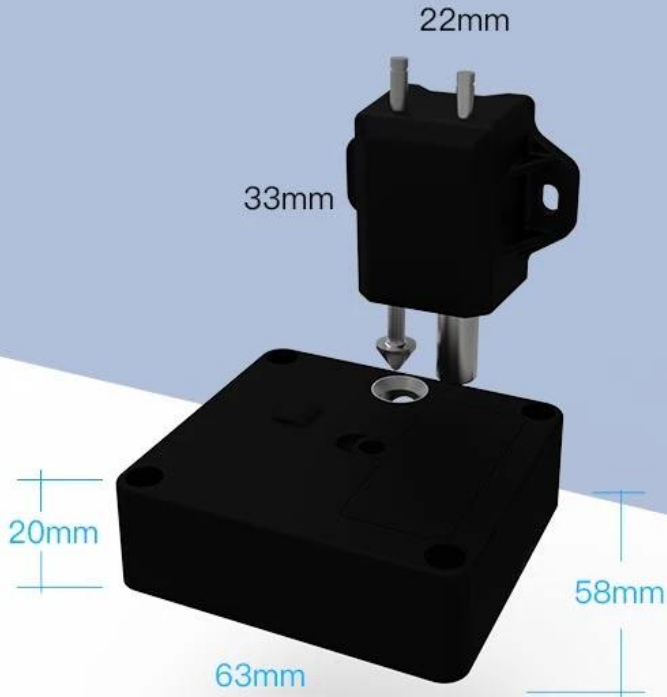

Technology specifications

Size	63mmX58mmX20mm
Weight	55g (without battery)
Environment temperature	0° ~ +60° C
Humidity	20% ~ 75% relative humidity, no condensation
Battery	CR123A, 3V, Lithium battery
Battery lifespan	1 year or 1000 unlocking times
Bluetooth	Radio distance 10meters
Operation way APP	smart phone number registration account

● PRODUCT SPECIFICATIONS

제품명	스마트 잠금 해제 장치
모델명	스마트 잠금 해제 장치 / 블루투스 잠금 해제 장치 / 블루투스 잠금 해제 장치
소재	ABS 플라스틱, 알루미늄
사용 가능 차량	승용차, SUV, 트럭, 밴 / 승용차, SUV, 트럭, 밴 / 승용차, SUV, 트럭, 밴
크기	62 x 57 x 20 mm
저장 용량 (RAM) (ROM)	52G
작동 온도	작동 온도 45도 이하
작동 시간	작동 시간 10시간
작동 거리	최대 100m
보증 기간	1년 / 1000회 잠금 해제 횟수

● CUSTOM QUESTION