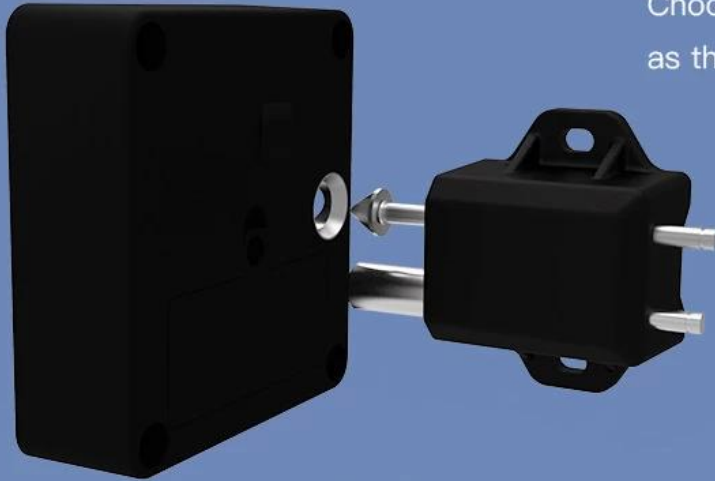

Low battery reminding because it wouldn't be opened without power.

L O W P O W E R

C O N S U M P T I O N

THE PERFORMANCE
OF THE CONTROL

Low power design of the battery-powered measure-nodes is one of the key technologies of whether or not the system is feasible.

STABLE PERFORMANCE

WORKING ANGLE

Choose an appropriate installation angle as the actual situation of your cabinet.

90° installation

180° installation

Installation

1 The lock will be activated by SONY or Panasonic battery CR123A, 3V,1400mAh. Also, make sure the electrode is correct. When the battery is installed, the lock beeps.