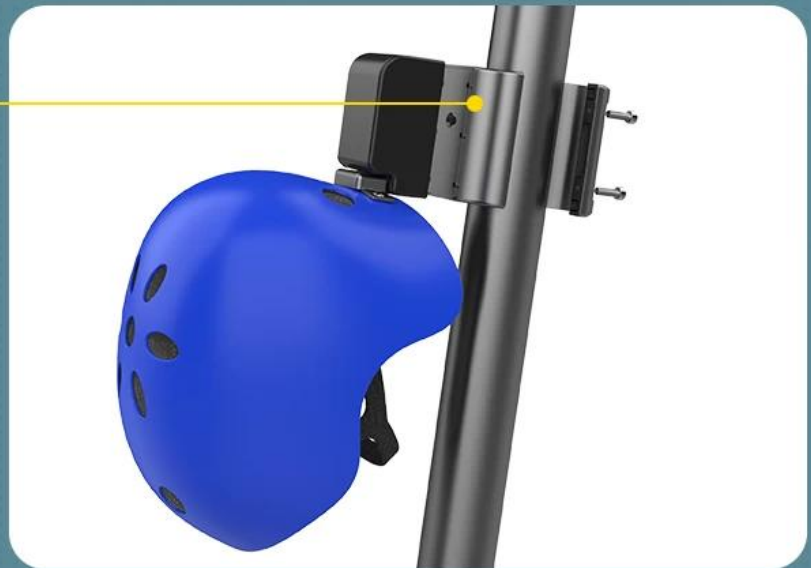

2 OPTIONS FOR SWITCH

Bluetooth Unlock
by Mobile APP

IOT Switch Lock
with Serial port

IOT version: Use UART communication wire connect with IOT, IOT can control lock status.

Bluetooth version: Add suitable bracket, connect with phone app via BLE, App remote control lock status.

COMPARISON

Other Products in market

Helmets are locked by rope,
Very easy to Knotting,
damaged and missing

Helmets placed in a fixed
station, disconnected with
riding tools, Consume a lot of
time to find station

Helmets hang with rope
disorderly, easy to drop
and crash

Helmets with mechanical
locks, poor efficiency with
manually unlock

VS

Omni's helmet

Helmet fixed on tub, Wiring hidden, Aesthetic and minimalist design, Bluetooth wireless connection, APP switch lock/unlock, one-stop easily to manage