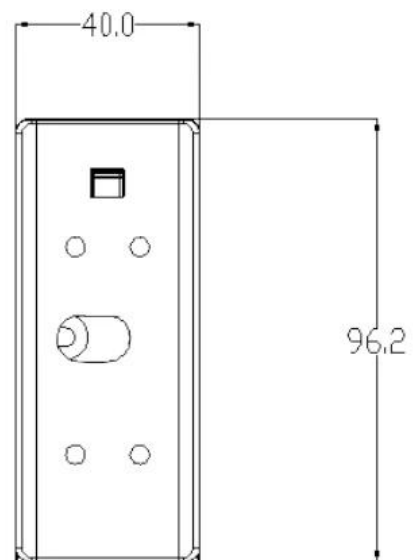

PHYSICAL DIMENSION