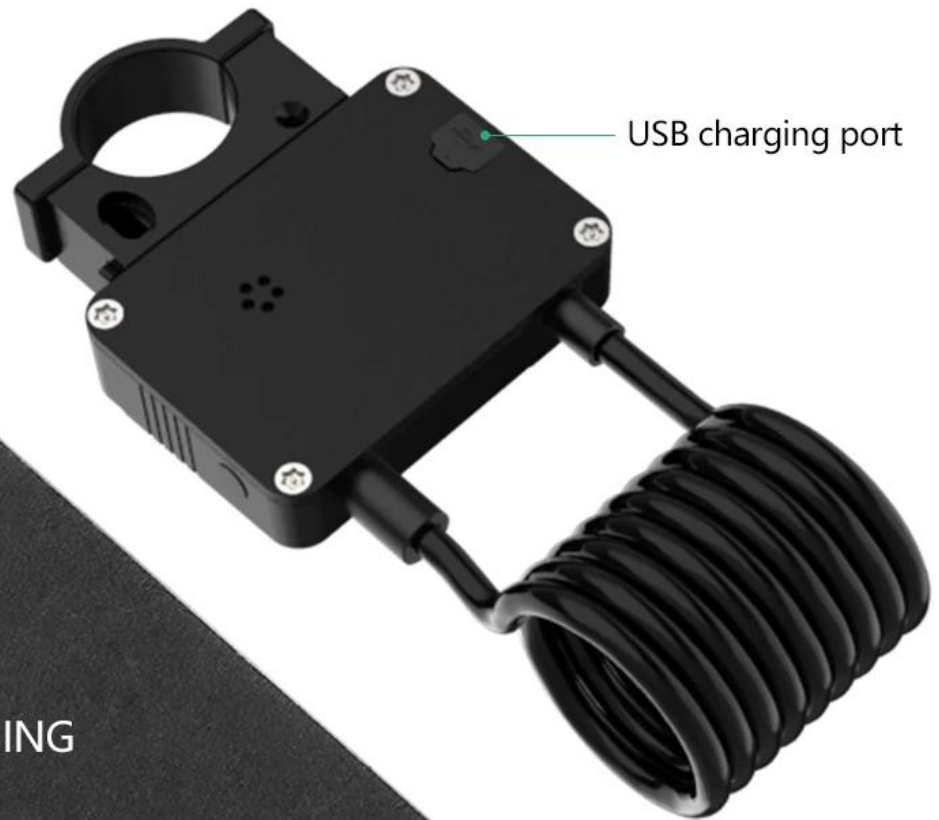

700mAh

USB FAST CHARGE

Built-in 700mAh polymer lithium battery to meet daily needs, USB fast charging, convenient and safe

ENDURANCE

Long battery life
90 days

CHARGING TIME

2~3 hours

MULTIPLE CHARGING MODES