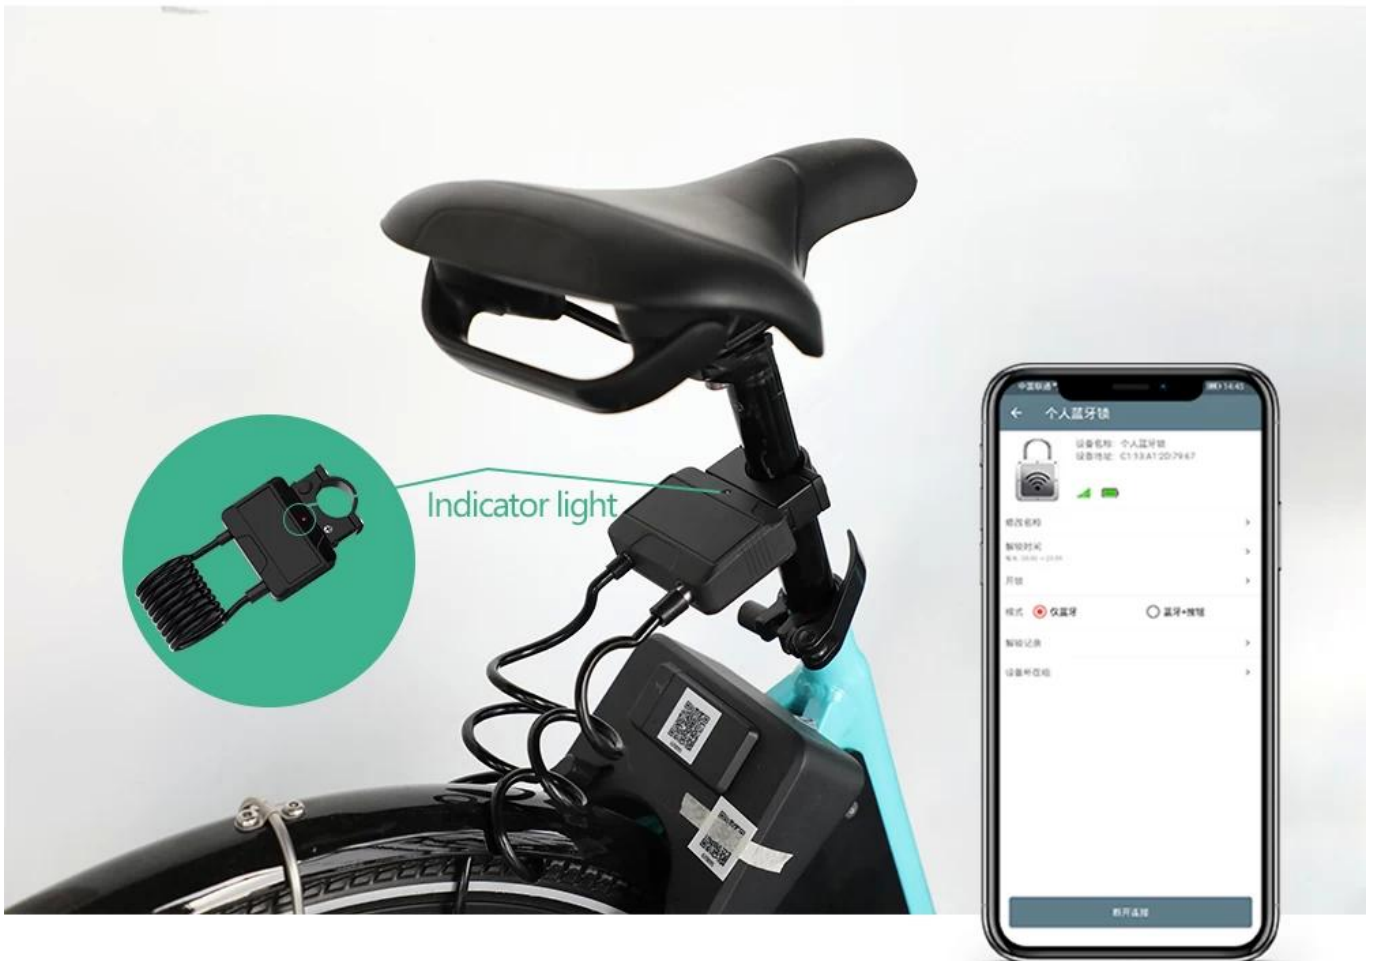

Baby stroller

NEW

APP CONTROL ONE STEP AHEAD

Bluetooth connection, fast unlock
rear time shows Power

HOT

DOUBLE FIXATION SLIDING AND DETACHABLE

Two buckle grooves on the front and back are double fixed, more stable and strong

OWN

SUPER WATERPROOF RIDE IN THE RAIN

Normally use in light rain, Waterproof: IP66

More than 100000+ testing

HOT

SHARE ANYTIME

REMOTE AUTHORIZATION

Share to family and friends,one device
happy everyone

NEW

AUTOMATIC ALARM SAFE AND WORRY-FREE

Abnormal movement, red indicator light flicker

Red indicator light alarm

Mobile phone
receive notify

SMART CABLE LOCK

THICKENED WIRE ROPE STURDY AND DURABLE

SUPPORT
CUSTOMIZATION
(6~18mm)