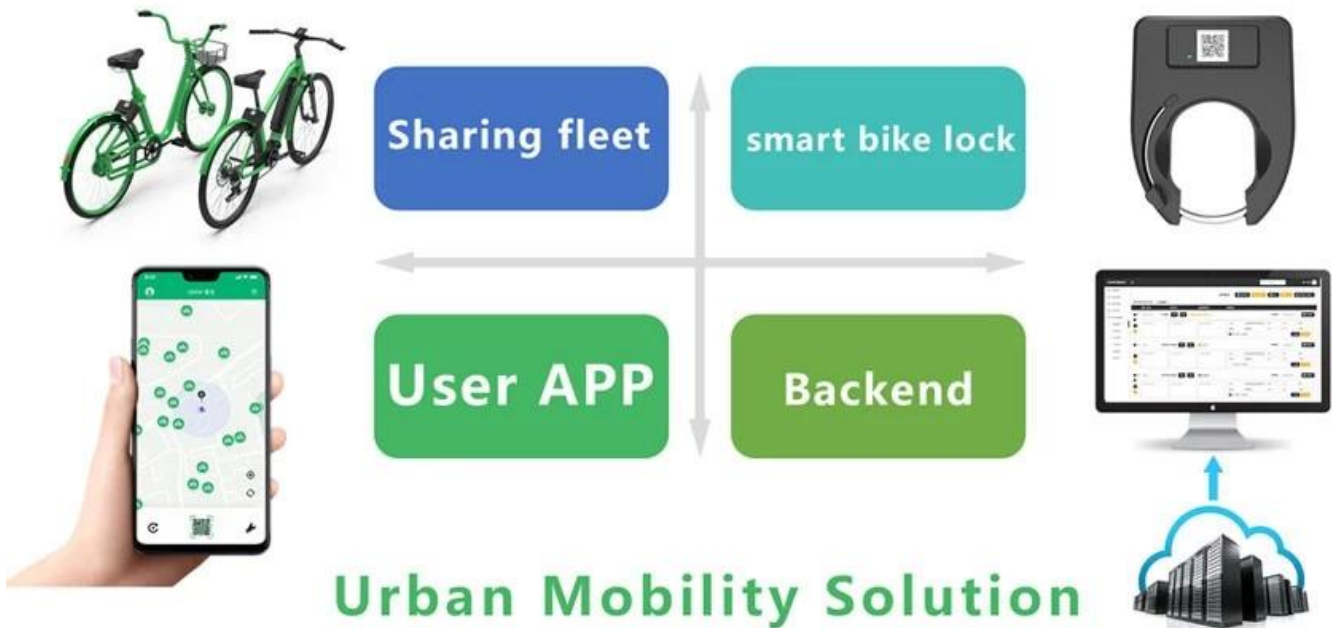

GPS Tracker for Cargo Bikes

GPS Tracker for Cargo Bikes

1. Smart bicycle lock & APP & System QR system with gps tracker for cargo bikes.

2. Security

3. 4. GPS Tracker for Cargo Bikes

GPS Tracker for Cargo Bikes

Smart bike lock & Parking Station

Omni is a smart bike lock and parking station solution for sharing bikes. It provides a secure and convenient way to lock and park bikes, ensuring they are always ready for use.

Omni is a smart bike lock and parking station solution for sharing bikes. It provides a secure and convenient way to lock and park bikes, ensuring they are always ready for use.

Omni is a smart bike lock and parking station solution for sharing bikes. It provides a secure and convenient way to lock and park bikes, ensuring they are always ready for use.

□□□□ □□□□ □□□□.

Cargobike share smart lock