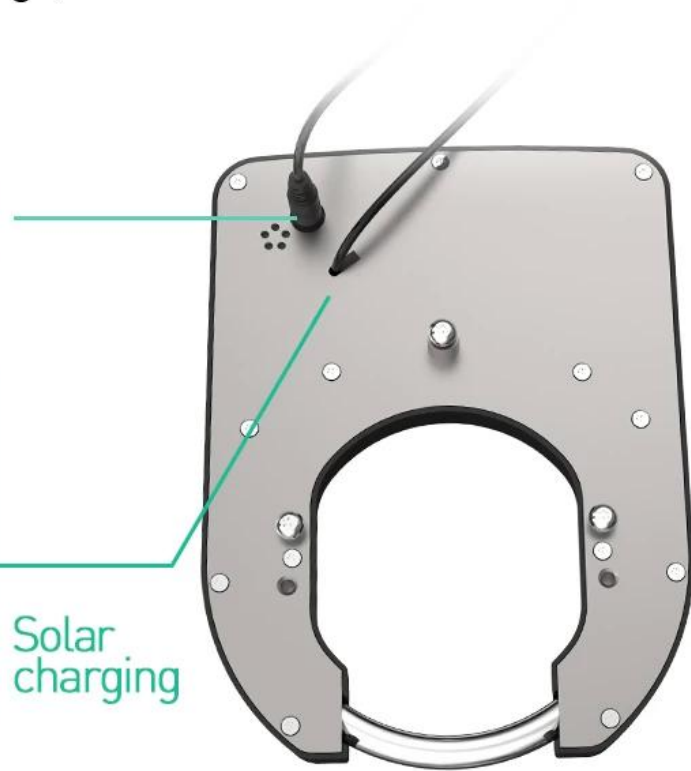

GPS+WiFi+Glonass+Precise positioning here, no worry any more (GPS)
positioning here, no worry any more.

LOWER POWER CONSUMPTION

Battery option : 6000mAh / 8000mAh

FAST CHARGING SOLAR CHARGING

Support 6V 3A fast charge,
support solar charging

6V 3A fast charge

WATERPROOF IP67

Excellent waterproof to Prolong
life time

STRONGER DESIGN RING DIAMETER

10MM

• Anti-shear

• Anti-saw

• Anti-pry