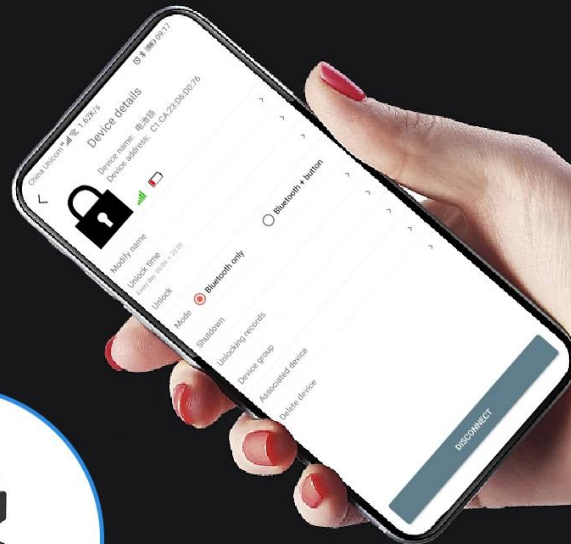

are easy to break

easy to be picked

easy to lose

affect the appearance
of the scooter

BATTERY LOCK

-keyless unlock-

SIX INNOVATIVE FUNCTIONS

battery lock opens the keyless era of electric vehicles

BATTERY LOCK

-keyless unlock-

ONE-KEY UNLOCKING VIA MOBILE APP

BATTERY LOCK

-keyless unlock-

SAFER AND MORE BEAUTIFUL

Hidden installation Installed inside the car body

BATTERY LOCK