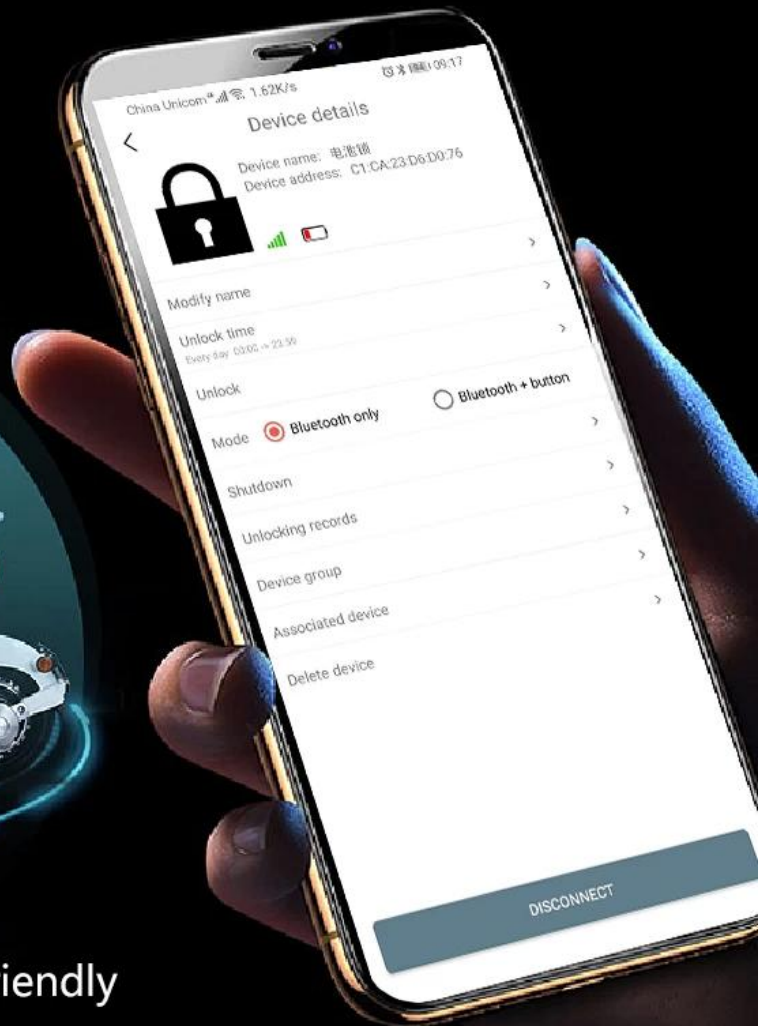

BATTERY LOCK

-keyless unlock-

ONE-KEY UNLOCKING VIA MOBILE APP

BATTERY LOCK

-keyless unlock-

SAFER AND MORE BEAUTIFUL

Hidden installation Installed inside the car body

BATTERY LOCK

-keyless unlock-

ULTRA-LOW POWER CONSUMPTION

standby current just 50 μ A

more energy-saving
more environmentally friendly

BATTERY LOCK

-keyless unlock-

WATERPROOF IPX6

waterproof grade IPX6, dustproof and wear-resistant