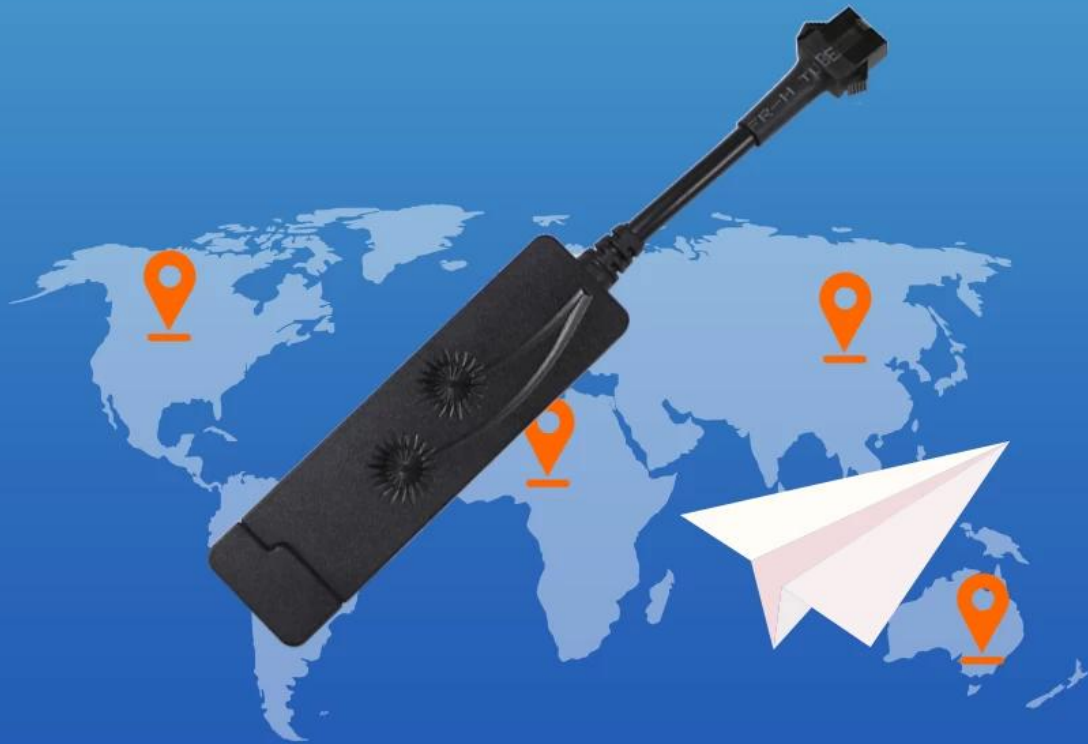

صغير في الوقت الحقيقي منه مضاد للسرقة لتحديد المواقع GPS جهاز تعقب للسيارة

📍 GPS locator 📍

The size of the GPS locator is similar to a lighter, with lower power consumption and improved functions. It is a high-end high-tech GPS specially tailored for car rental, mortgage guarantee, bank mortgage, and private car.

Technical Parameters

Working voltage	DC 9~90V
Operating current	Saidtationary current 10mA
Specification size	L83mm*W23mm*H12.5mm
Positioning method	GPS/LBS
Positioning error	<10m (lab data is for reference only)
Communication network	GPRS
Communication method	TCP
Complete set weight	27g
Backup battery working time)	0.5 hours

Small size (similar as lighter),
easy to install.

Widely used

KM-02 is a GPS locator specially designed for mortgage, guarantee and leasing companies. The latest upgraded version, compact host, GPS second positioning, precise positioning, installation concealment, anti-tampering, has been widely used in various industries of vehicles.

Remote power off function

The GPS locator is very powerful. It can not only locate the position of the vehicle, but also remotely control the fuel and electric function of the car. It can also vibrate the alarm and monitor the vehicle to achieve uniform management of the vehicle.