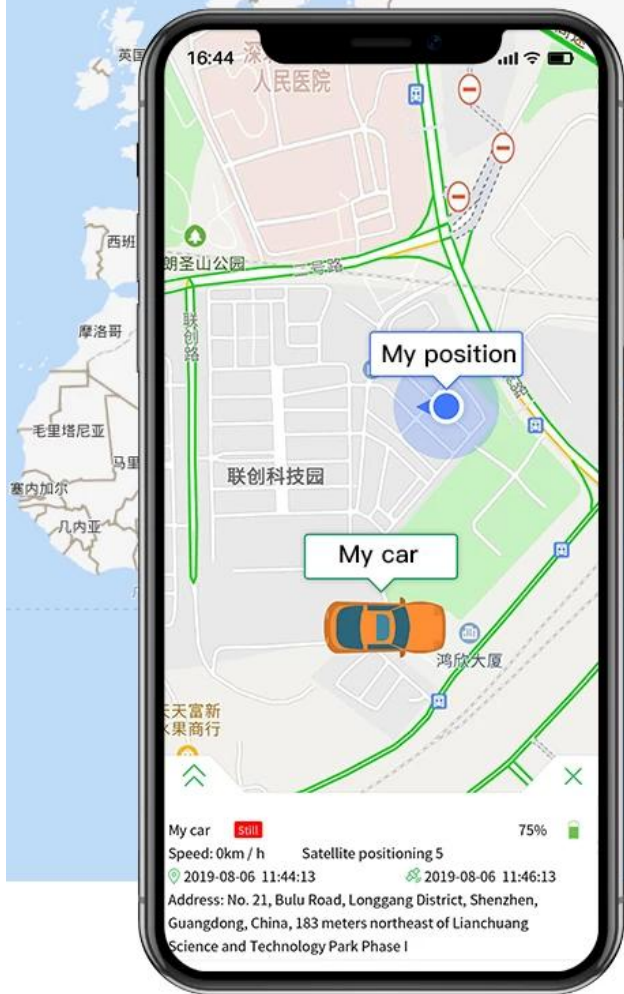

Small size (similar as lighter),
easy to install.

Widely used

KM-02 is a GPS locator specially designed for mortgage, guarantee and leasing companies. The latest upgraded version, compact host, GPS second positioning, precise positioning, installation concealment, anti-tampering, has been widely used in various industries of vehicles.

Remote power off function

The GPS locator is very powerful. It can not only locate the position of the vehicle, but also remotely control the fuel and electric function of the car. It can also vibrate the alarm and monitor the vehicle to achieve uniform management of the vehicle.

Real-time positioning function

My car 50% 75%
Speed: 0km/h Satellite positioning 5
2019-08-06 11:44:13 2019-08-06 11:46:13
Address: No. 21, Bulu Road, Longgang District, Shenzhen, Guangdong, China, 183 meters northeast of Lianchuang Science and Technology Park Phase I