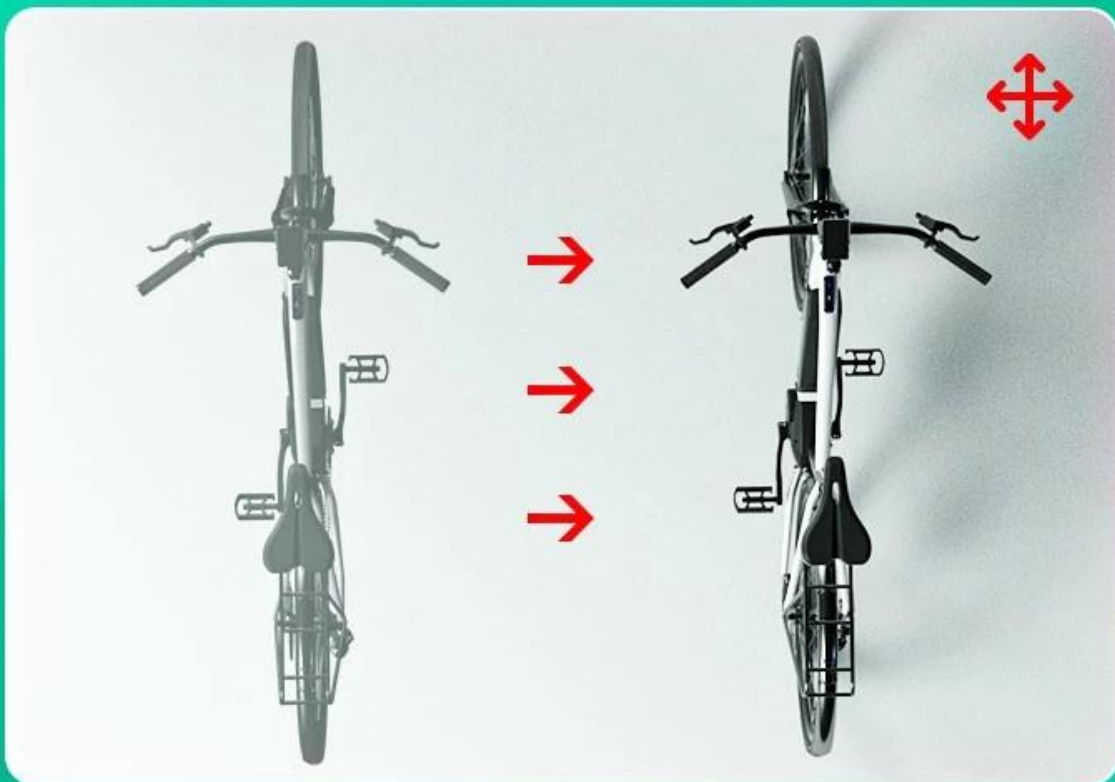

Installation Area And Size

External
installation

1. IoT GPS device installation area

1. IoT GPS device installation area

2. IoT device SIM card installation area

3. IoT device battery installation area

4. IoT device antenna installation area. The antenna should be installed in an open area, away from the body of the device.

Multi Mode GNSS, High Precision GPS Positioning

GPS Beidou Glonass

Real-time checking and
detection the vehicles

Support GEO fence settings

Removable SIM Card Design

SIM card installation setup
Insert Nano SIM card

Buzzer Alarm

High Tone Alarm

Vehicle is in the locked state, vehicle detects vibration or movement will alarm.

Sealed Waterproof Technology

IPX7

Sealed anti-splash waterproof design,
still riding freely in rainy days.