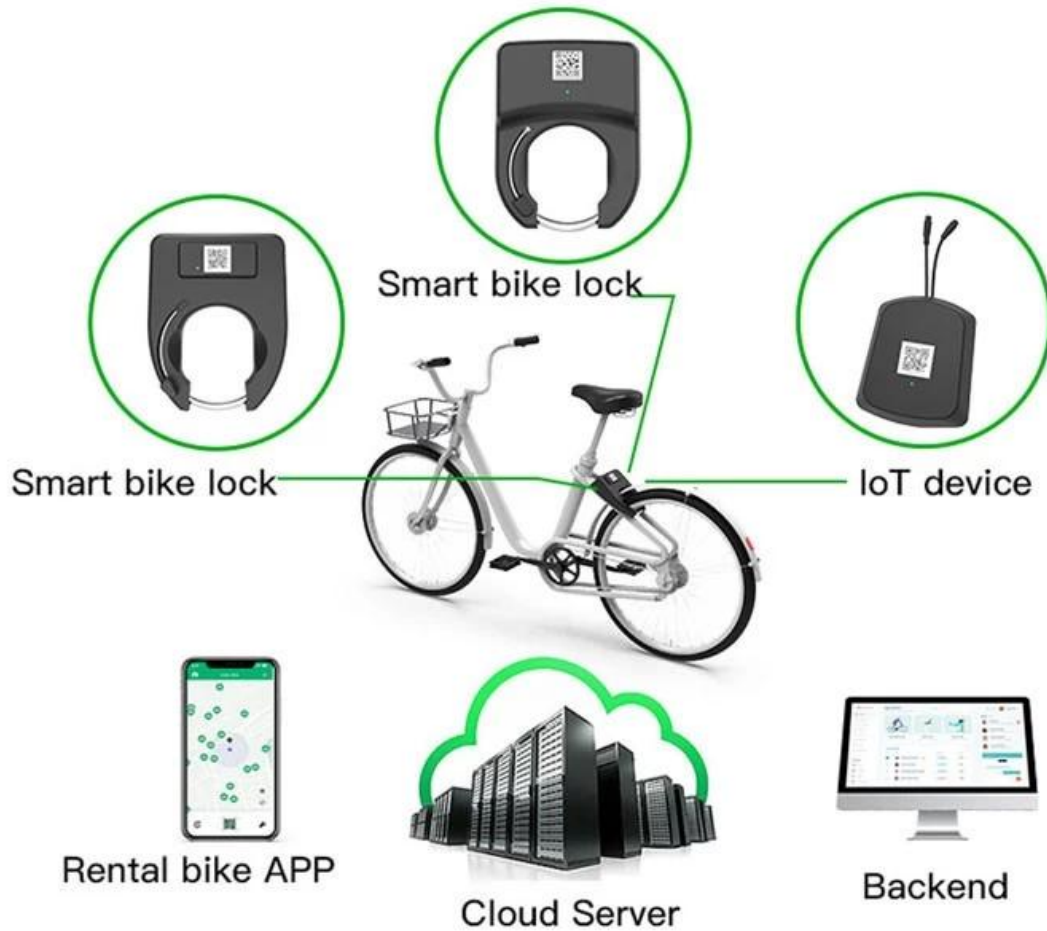

Micromobility IoT Solution

One-stop Global IoT Solution Provider