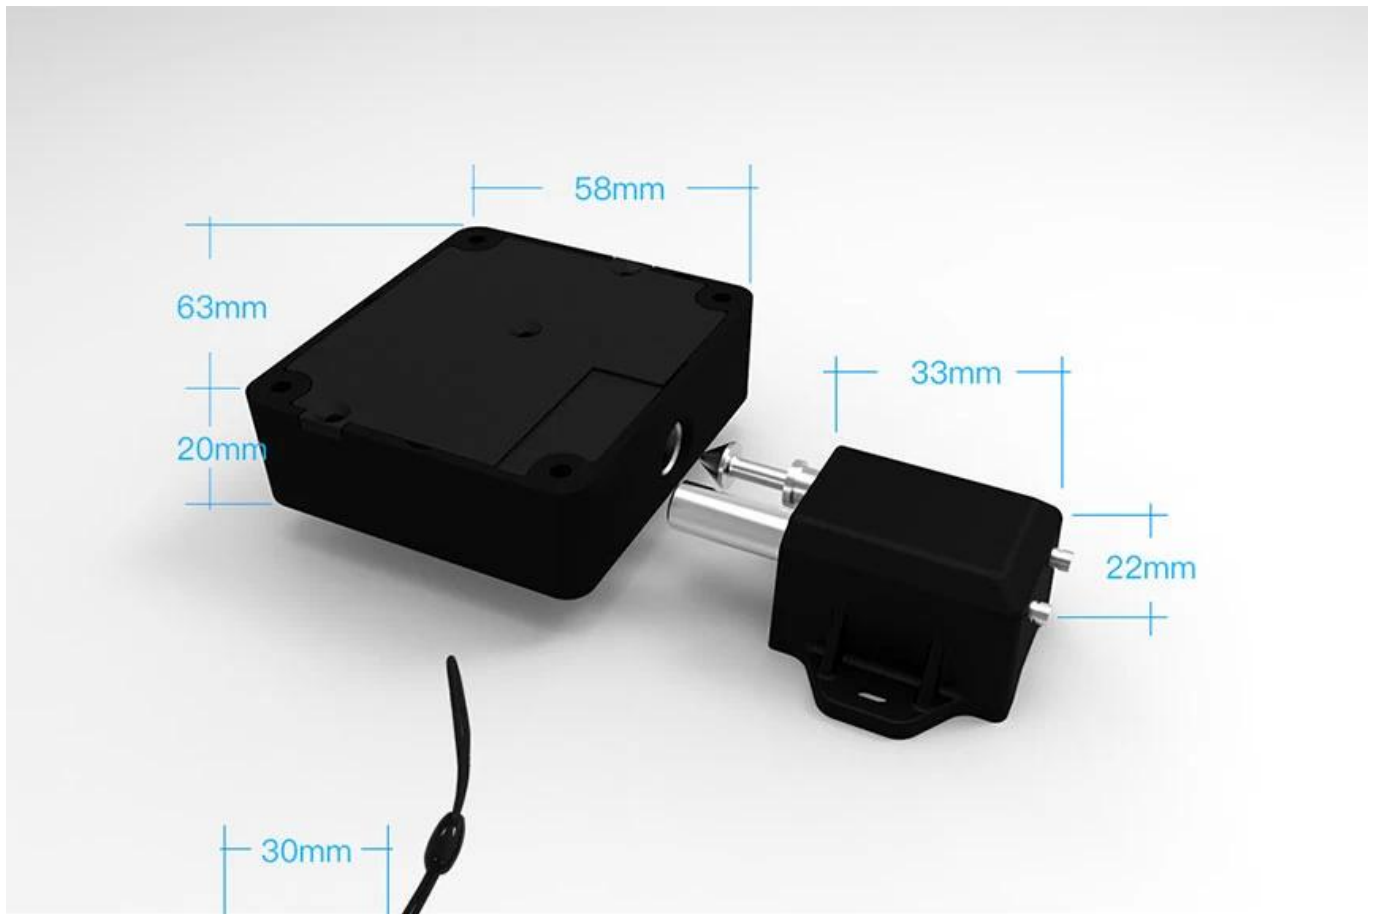

Omni RFID 25 25000 10

RFID 25 25000 10

- :

1. 25 25000
2. 25000
- 3.
- 4.
- 5.

Intelligent Induction
Furniture Lock

RFID card

Features

Simple installation

The electronic lock is fixed by self-tapping screws. The installation is simple, convenient and firm. Even adults can hardly open it violently.

1

2

Opening multiple locks with one card

According to different needs can be set to open a single card or double card to open the door.