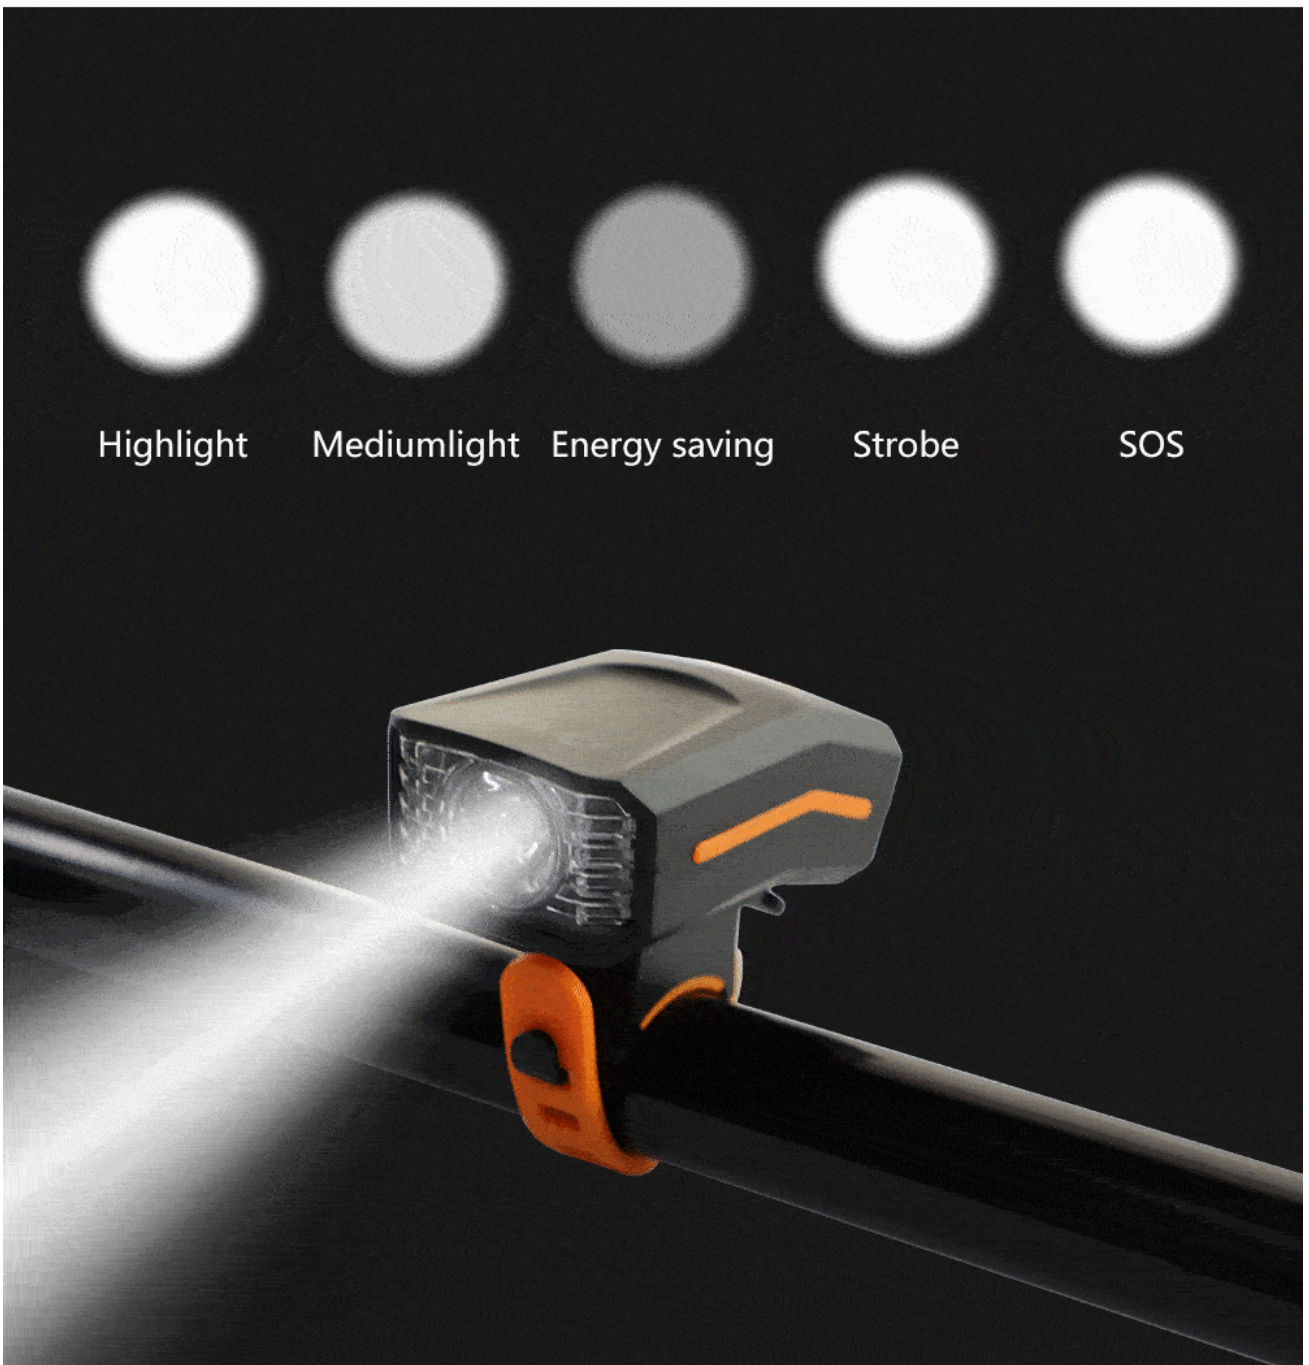

# FIVE MODES BOTH MEMORY FUNCTION

Short press the power button to switch modes, cycle switching

Highlight

Mediumlight

Energy saving

Strobe

SOS

O106QD

# HIGHLIGHT 300 LUMENS

L2 BALL, HIGH BRIGHTNESS, LONG RANGE

**300** LM  
high lightness

**120°**  
Big floodlight

**200** M  
Long range

# 120° LARGE FLOOD LIGHT WIDE FIELD OF VISION

120° angle flood light, uniform and soft  
field of vision, no blind spots