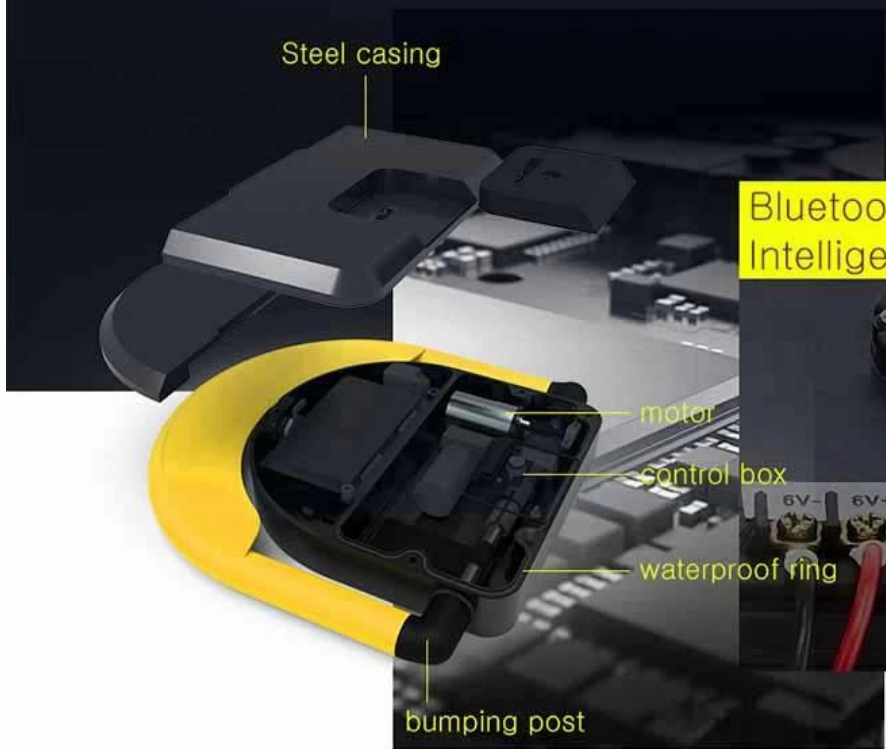

# Omni Bluetooth Smart Parking Lock

Omni Bluetooth Smart Parking Lock is a smart parking lock that can be controlled via a mobile app. It is a smart parking lock that can be controlled via a mobile app. Omni Bluetooth Smart Parking Lock is a smart parking lock that can be controlled via a mobile app. Omni Bluetooth Smart Parking Lock is a smart parking lock that can be controlled via a mobile app.

# APPEARANCE

Ultrasonic sensing

Geomagnetic sensing

Bluetooth connection  
Control distance:  $\leq 10M$

# Overvoltage Protection

- ◆ 180° Crashproof
- ◆ Automatic reset
- ◆ Anti-dismantle

Waterproof &  
Anti-corrosion  
IP67

Bluetooth module &  
Intelligent chip

## Overvoltage Protection

- ◆ 180°Crashproof
- ◆ Automatic reset
- ◆ Anti-dismantle

Waterproof &  
Anti-corrosion  
IP67

**Product Features**

1. 此鎖具備防盜功能，當鎖被非法破壞時，鎖會發出警報聲，並透過 APP 通知用戶。此外，鎖還具備 DC 充電功能，可透過 USB 充電，使用更方便。
2. 此鎖具備多種鎖匙模式，包括：密碼鎖、感應鎖、APP 鎖、遙控鎖、感應鎖、APP 鎖、遙控鎖、感應鎖、APP 鎖、遙控鎖。用戶可根據需要選擇不同的鎖匙模式，使用更靈活。
3. 此鎖具備防盜功能，當鎖被非法破壞時，鎖會發出警報聲，並透過 APP 通知用戶。此外，鎖還具備 DC 充電功能，可透過 USB 充電，使用更方便。
4. 此鎖具備多種鎖匙模式，包括：密碼鎖、感應鎖、APP 鎖、遙控鎖、感應鎖、APP 鎖、遙控鎖、感應鎖、APP 鎖、遙控鎖。用戶可根據需要選擇不同的鎖匙模式，使用更靈活。