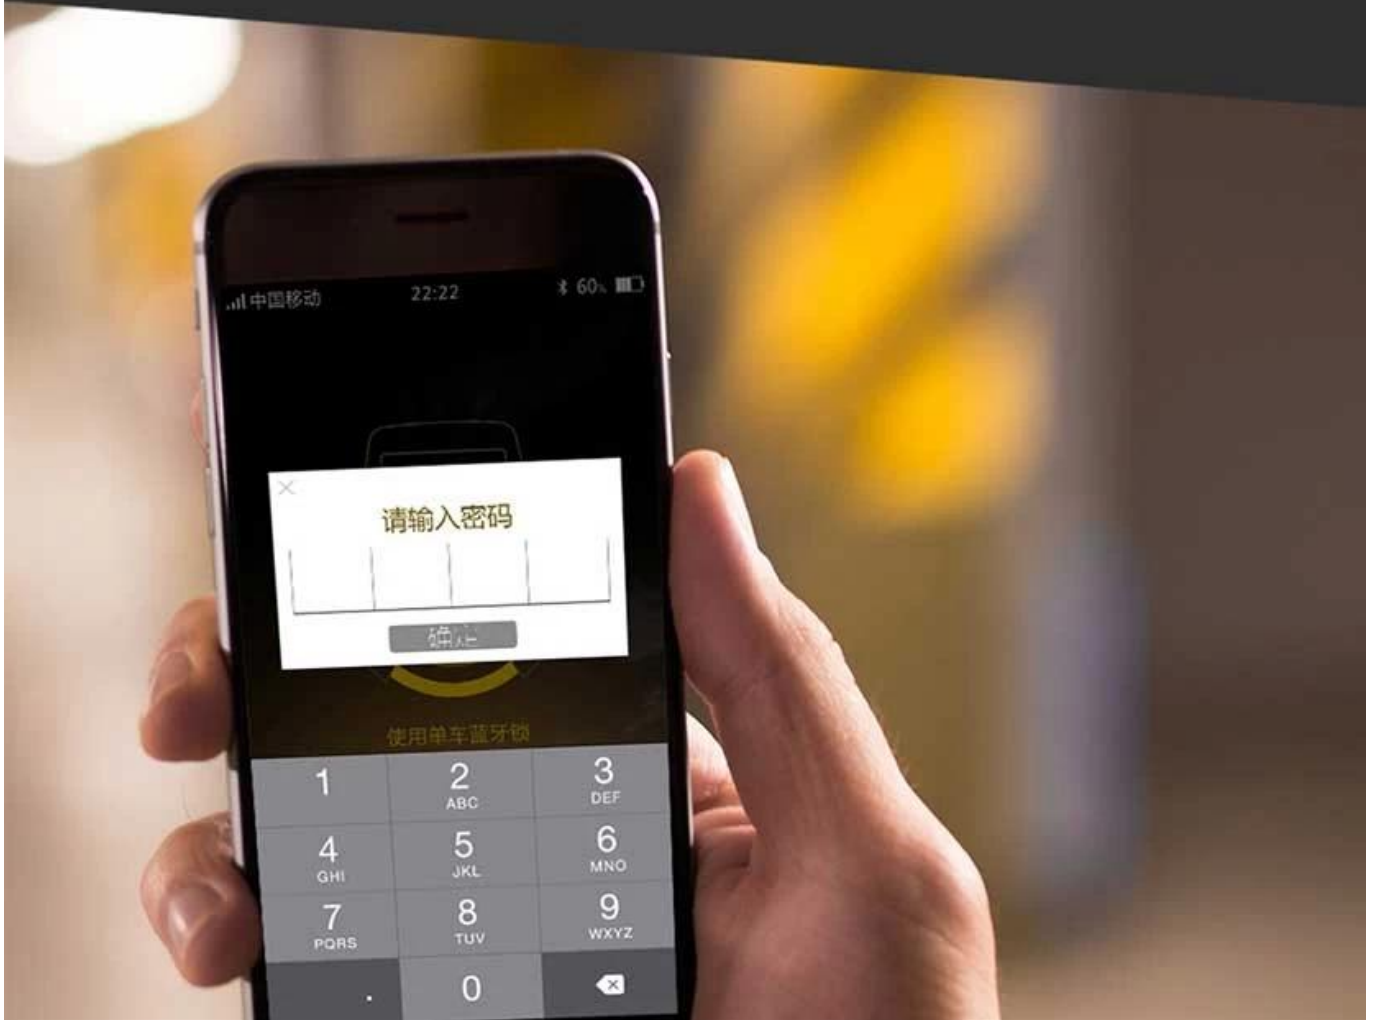

AUTOMATIC ALARM

WHEN THREATENED

PIN CODE

IMPROVE SAFETY PERFORMANCE

SHARE WITH FRIENDS

SHARING RIDES

5

SOLAR ENERGY