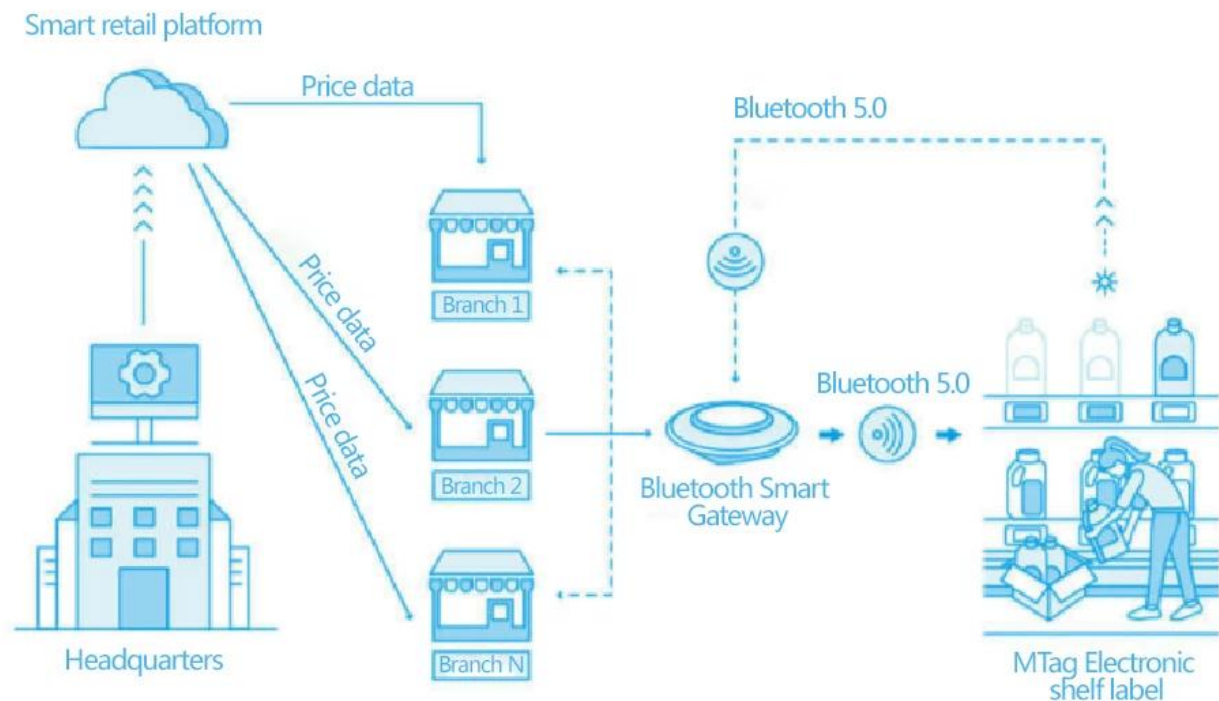

Electronic shelf label

⊕ Support multiple sizes customization ⊕

The image shows a white electronic shelf label with rounded corners, mounted on a blue background. The label displays the following information:

OMNI electronic price tag system

The headquarters controls the on-screen display content (item price information) of electronic price tags in each store through the smart retail platform OMNI (cloud), and receives store data feedback

Electronic shelf label system works

01

Bluetooth Smart Gateway

It is omni's self-developed ESL electronic price tag control center

Scans 1,000 management devices simultaneously per second

02

OMNI Smart retail platform

OMNI's self-developed cloud platform dedicated to smart new retail

Manage all Bluetooth smart gateways and electronic price tags in the cloud; can connect and manage multiple offline stores

Bluetooth 5.0 transmission, fast refresh speed