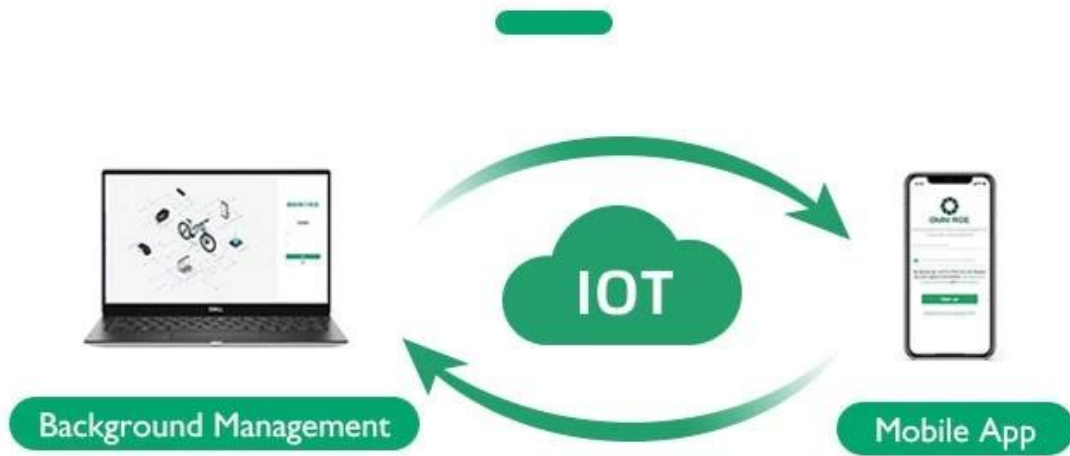

Intelligent
Horseshoe Lock

OC32 Smart Bike Lock

Effortless Riding | Security Against Theft | Stable Management

One-stop smart travel solution

Uses **2G/4G/BLE** communication modes

[Real-time monitoring: battery level, lock/unlock status, networking information, alarms, details of fault]