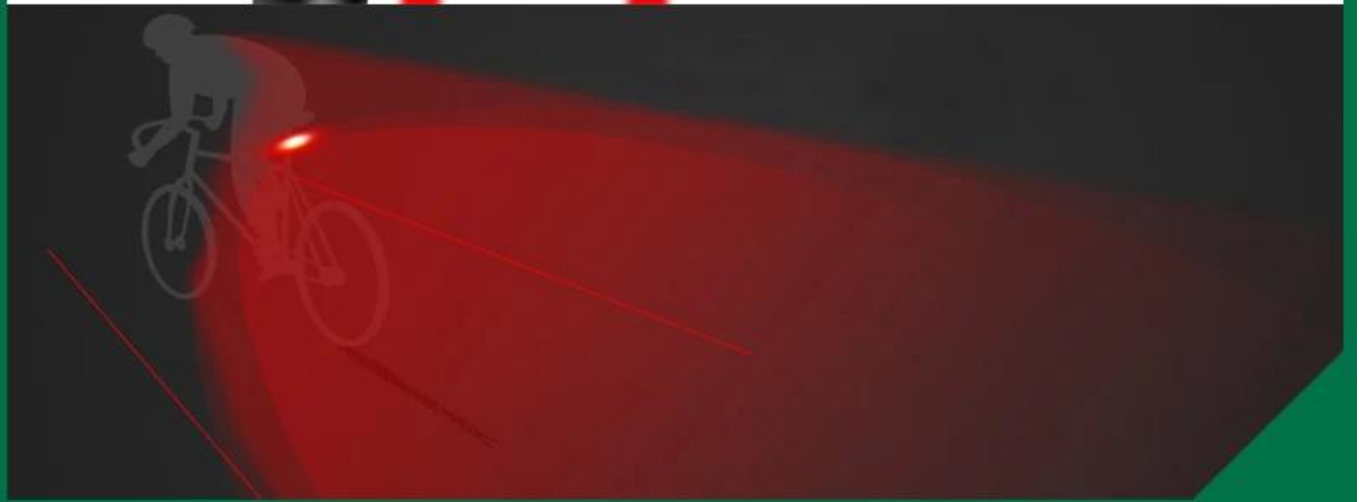

NO.5

Product Size

Rear light size

Remote control size

Bracket size

NO. 6

**Clear detection in 5m distance,
supply great safety for cycling
at night.**

NO.7