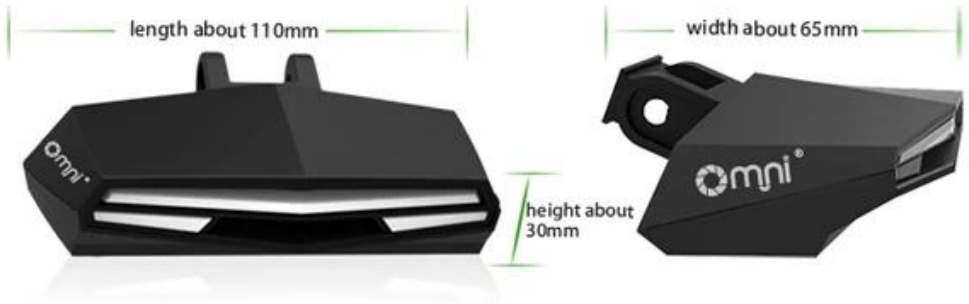

NO.5

Product Size

Rear light size

Remote control size

Bracket size

NO. 6

**Clear detection in 5m distance,
supply great safety for cycling
at night.**

NO.7