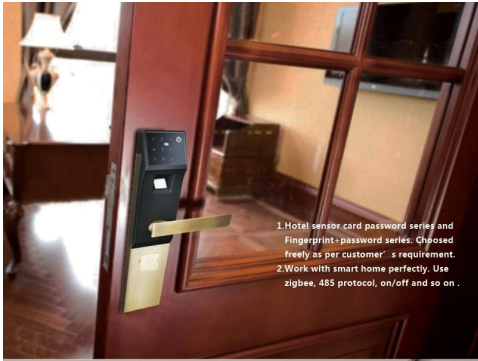

UNLOCK WAYS

Standard Unlock ways:Fingerprint+ Password+ ID Card /Card-Mobile Card+ Keys

5A DIAMOND LEVEL TOUCHING PANEL

ALL HARDWARE CONFIGURATION IS THE BEST

Original Chip
+Swisse FPC
+Blue Ray