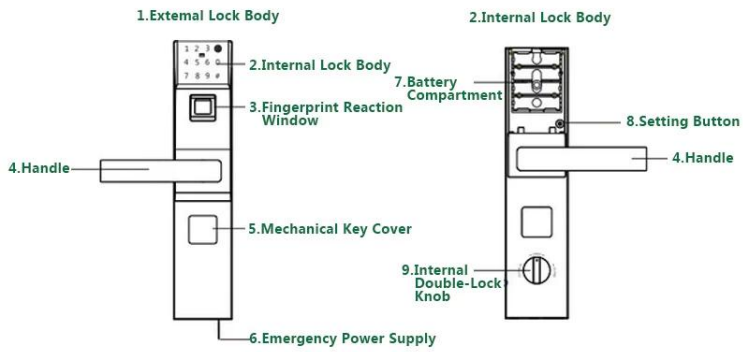

 **FINGERPRINT PASSWORD  
DIGITAL DOOR LOCK**

1. Hotel sensor card password series and Fingerprint-password series. Choused freely as per customer' s requirement.  
 2. Work with smart home perfectly. Use zigbee, 485 protocol, on/off and so on.

3. Can open from different direction, left, right, inside, outside.  
 4. Can exchanged with traditional lock body directly.

**UNLOCK WAYS**

Standard Unlock ways:Fingerprint+ Password+ ID Card /Card-Mobile Card+ Keys

Extra unlock ways:APP+ Remote Control+ Network

**5A DIAMOND LEVEL TOUCHING PANEL**

Scratch Resistance  
 Soiling Resistance  
 Compression Resistance

**ALL HARDWARE CONFIGURATION IS THE BEST**

Original Chip  
 +Swisse FPC  
 +Blue Ray