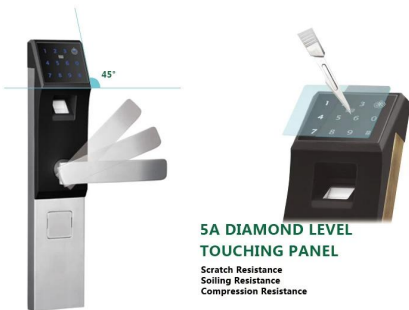

UNLOCK WAYS

Standard Unlock ways:Fingerprint+ Password+ ID Card /Card-Mobile Card+ Keys