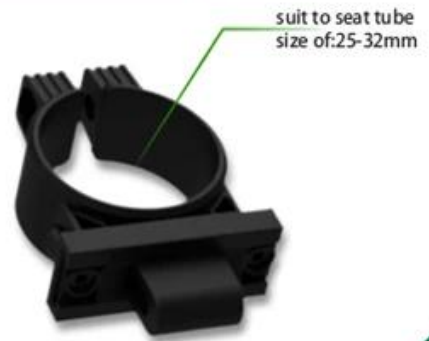

Model Name	Model Name
Dimensions	110 * 30 * 65 mm
Weight	125 g
Material	ABS
Power Source	DC5V 800 mAh Rechargeable Battery
Operating Time	85 min
Range	5 km
Waterproof Rating	IPX4
Temperature Range	-20 ~ 60 °C
Light Modes	7 Modes
Beam Distance	Beam Distance 3 km, Beam Distance 3.5 km
Package Contents	14 Pieces
Accessories	4 Pieces
Warranty	1 Year, 2.5 Year
Notes	<p>1. 433 MHz 1 Channel Remote Control</p> <p>2. 1.2m Beam Distance</p> <p>3. 0.3m Beam Distance</p> <p>4. 1.4m Beam Distance</p> <p>5. 0.5pcs Beam Distance</p> <p>6. USB 1 Channel</p> <p>7. 1.7m Beam Distance</p>

NO. 3

USB Charging

*use rechargeable battery
for rear light, long time endurance*

*use rechargeable battery for
remote control, energy saving
and environment friendly*

NO.4

Product Detail

- | | | | |
|-----------------|-----------------|----------------|-------------|
| 1 Top cover | 2 Light display | 3 Light frame | 4 PCB board |
| 5 Laser light | 6 Button | 7 Bottom cover | 8 Battery |
| 9 Battery cover | 10 Screw | 11 Bracket | 12 Shaft |

NO.5

Product Size

Rear light size

Remote control size

Bracket size

NO. 6

**Clear detection in 5m distance,
supply great safety for cycling
at night.**

NO.7

180° degree

omni

**180 degree adjustable
bicycle rear light**

NO. 8

omni

**High waterproof level
bicycle rear light**

Waterproof: IPX4

Professional waterproof level.
Advanced waterproof ability.